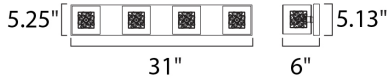

PRODUCT DESCRIPTION

With the illusion of floating on air, the Gem Collection offers a touch of mystery to any room. Intertwined metal cubes are encased by clear crystal cubes, allowing xenon light to shine from within and bursting out through the embellished crystal. Inner metal cubes come in two options, Polished Chrome (PC) and Silver (SV).

MEASUREMENTS

DIMENSION : 31" W x 5.25" H x 6" Ext
 BACK PLATE : 30.69" W x 5.13" H x 2" HCO
 HANGING WEIGHT : 6.84 lb

LAMPING

LUMENS : 3,000 Rated
 BULB : 4 x 4W LED G9 , 16W Total
 BULB INCLUDED : (Included)
 DIMMABLE : Yes
 COLOR_TEMP : 3000K