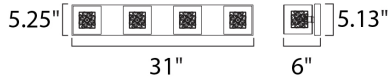

**PRODUCT DESCRIPTION**

With the illusion of floating on air, the Gem Collection offers a touch of mystery to any room. Intertwined metal cubes are encased by clear crystal cubes, allowing xenon light to shine from within and bursting out through the embellished crystal. Inner metal cubes come in two options, Polished Chrome (PC) and Silver (SV).

**MEASUREMENTS**

DIMENSION : 31" W x 5.25" H x 6" Ext  
 BACK PLATE : 30.69" W x 5.13" H x 2" HCO  
 HANGING WEIGHT : 6.84 lb

**LAMPING**

LUMENS : 3,000 Rated  
 BULB : 4 x 4W LED G9 , 16W Total  
 BULB INCLUDED : (Included)  
 DIMMABLE : Yes  
 COLOR\_TEMP : 3000K