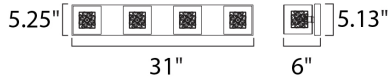

PRODUCT DESCRIPTION

With the illusion of floating on air, the Gem Collection offers a touch of mystery to any room. Intertwined metal cubes are encased by clear crystal cubes, allowing xenon light to shine from within and bursting out through the embellished crystal. Inner metal cubes come in two options, Polished Chrome (PC) and Silver (SV).

MEASUREMENTS

DIMENSION : 31" W x 5.25" H x 6" Ext
 BACK PLATE : 30.69" W x 5.13" H x 2" HCO
 HANGING WEIGHT : 6.84 lb

LAMPING

LUMENS : 3,000 Rated
 BULB : 4 x 4W LED G9 , 16W Total
 BULB INCLUDED : (Included)
 DIMMABLE : Yes
 COLOR_TEMP : 3000K