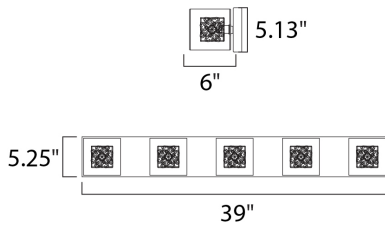

PRODUCT DESCRIPTION

With the illusion of floating on air, the Gem Collection offers a touch of mystery to any room. Intertwined metal cubes are encased by clear crystal cubes, allowing xenon light to shine from within and bursting out through the embellished crystal. Inner metal cubes come in two options, Polished Chrome (PC) and Silver (SV).

MEASUREMENTS

DIMENSION : 39" W x 5.25" H x 6" Ext
 BACK PLATE : 5.13" W x 39" H x 2" HCO
 HANGING WEIGHT : 8.16 lb

LAMPING

INPUT VOLTAGE : 120V
 LUMENS : 4,000 Rated
 BULB : 5 x 40W Xenon G9 , 200W Total
 BULB INCLUDED : (Not Included)
 DIMMABLE : Yes
 COLOR_TEMP : 2900K