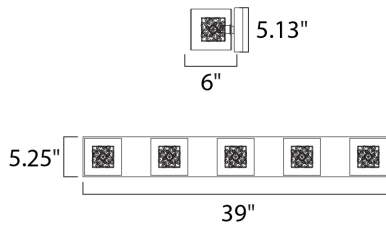

PRODUCT DESCRIPTION

With the illusion of floating on air, the Gem Collection offers a touch of mystery to any room. Intertwined metal cubes are encased by clear crystal cubes, allowing xenon light to shine from within and bursting out through the embellished crystal. Inner metal cubes come in two options, Polished Chrome (PC) and Silver (SV).

MEASUREMENTS

DIMENSION : 39" W x 5.25" H x 6" Ext
 BACK PLATE : 5.13" W x 39" H x 2" HCO
 HANGING WEIGHT : 8.16 lb

LAMPING

INPUT VOLTAGE : 120V
 LUMENS : 4,000 Rated
 BULB : 5 x 40W Xenon G9 , 200W Total
 BULB INCLUDED : (Not Included)
 DIMMABLE : Yes
 COLOR_TEMP : 2900K