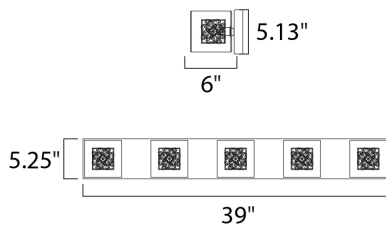

PRODUCT DESCRIPTION

With the illusion of floating on air, the Gem Collection offers a touch of mystery to any room. Intertwined metal cubes are encased by clear crystal cubes, allowing xenon light to shine from within and bursting out through the embellished crystal. Inner metal cubes come in two options, Polished Chrome (PC) and Silver (SV).

MEASUREMENTS

DIMENSION : 39" W x 5.25" H x 6" Ext
 BACK PLATE : 5.13" W x 39" H x 2" HCO
 HANGING WEIGHT : 8.16 lb

LAMPING

INPUT VOLTAGE : 120V
 LUMENS : 4,000 Rated
 BULB : 5 x 40W Xenon G9 , 200W Total
 BULB INCLUDED : (Not Included)
 DIMMABLE : Yes
 COLOR_TEMP : 2900K