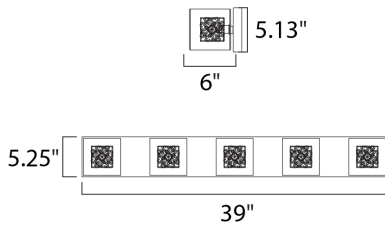

**PRODUCT DESCRIPTION**

With the illusion of floating on air, the Gem Collection offers a touch of mystery to any room. Intertwined metal cubes are encased by clear crystal cubes, allowing xenon light to shine from within and bursting out through the embellished crystal. Inner metal cubes come in two options, Polished Chrome (PC) and Silver (SV).

**MEASUREMENTS**

DIMENSION : 39" W x 5.25" H x 6" Ext  
 BACK PLATE : 5.13" W x 39" H x 2" HCO  
 HANGING WEIGHT : 8.16 lb

**LAMPING**

INPUT VOLTAGE : 120V  
 LUMENS : 4,000 Rated  
 BULB : 5 x 40W Xenon G9 , 200W Total  
 BULB INCLUDED : (Not Included)  
 DIMMABLE : Yes  
 COLOR\_TEMP : 2900K