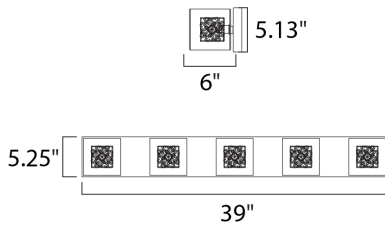

PRODUCT DESCRIPTION

With the illusion of floating on air, the Gem Collection offers a touch of mystery to any room. Intertwined metal cubes are encased by clear crystal cubes, allowing xenon light to shine from within and bursting out through the embellished crystal. Inner metal cubes come in two options, Polished Chrome (PC) and Silver (SV).

MEASUREMENTS

DIMENSION : 39" W x 5.25" H x 6" Ext
 BACK PLATE : 5.13" W x 39" H x 2" HCO
 HANGING WEIGHT : 8.16 lb

LAMPING

INPUT VOLTAGE : 120V
 LUMENS : 4,000 Rated
 BULB : 5 x 40W Xenon G9 , 200W Total
 BULB INCLUDED : (Not Included)
 DIMMABLE : Yes
 COLOR_TEMP : 2900K