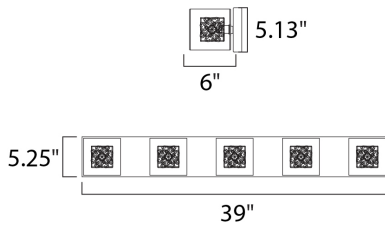

**PRODUCT DESCRIPTION**

With the illusion of floating on air, the Gem Collection offers a touch of mystery to any room. Intertwined metal cubes are encased by clear crystal cubes, allowing xenon light to shine from within and bursting out through the embellished crystal. Inner metal cubes come in two options, Polished Chrome (PC) and Silver (SV).

**MEASUREMENTS**

DIMENSION : 39" W x 5.25" H x 6" Ext  
 BACK PLATE : 5.13" W x 39" H x 2" HCO  
 HANGING WEIGHT : 8.16 lb

**LAMPING**

INPUT VOLTAGE : 120V  
 LUMENS : 4,000 Rated  
 BULB : 5 x 40W Xenon G9 , 200W Total  
 BULB INCLUDED : (Not Included)  
 DIMMABLE : Yes  
 COLOR\_TEMP : 2900K