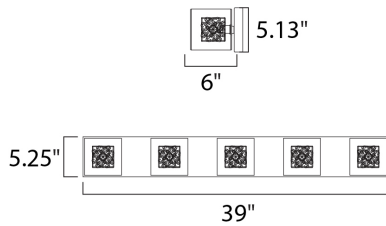

PRODUCT DESCRIPTION

With the illusion of floating on air, the Gem Collection offers a touch of mystery to any room. Intertwined metal cubes are encased by clear crystal cubes, allowing xenon light to shine from within and bursting out through the embellished crystal. Inner metal cubes come in two options, Polished Chrome (PC) and Silver (SV).

MEASUREMENTS

DIMENSION : 39" W x 5.25" H x 6" Ext
 BACK PLATE : 5.13" W x 39" H x 2" HCO
 HANGING WEIGHT : 8.16 lb

LAMPING

INPUT VOLTAGE : 120V
 LUMENS : 4,000 Rated
 BULB : 5 x 40W Xenon G9 , 200W Total
 BULB INCLUDED : (Not Included)
 DIMMABLE : Yes
 COLOR_TEMP : 2900K