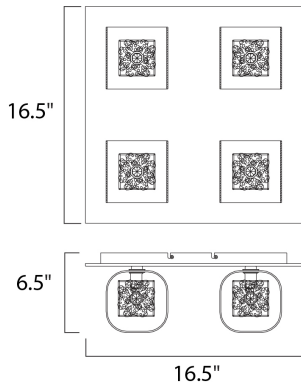

PRODUCT DESCRIPTION

With the illusion of floating on air, the Gem Collection offers a touch of mystery to any room. Intertwined metal cubes are encased by clear crystal cubes, allowing xenon light to shine from within and bursting out through the embellished crystal. Inner metal cubes come in two options, Polished Chrome (PC) and Silver (SV).

MEASUREMENTS

DIMENSION : 16.5" L x 16.5" W x 6.5" H
 HANGING WEIGHT : 7.28 lb

LAMPING

INPUT VOLTAGE : 120V
 LUMENS : 2,000 Rated
 BULB : 4 x 40W Xenon G9 , 160W Total
 BULB INCLUDED : (Included)
 DIMMABLE : Yes
 COLOR_TEMP : 2900K