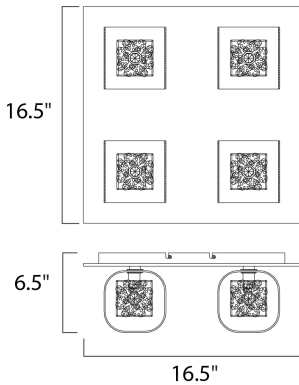

PRODUCT DESCRIPTION

With the illusion of floating on air, the Gem Collection offers a touch of mystery to any room. Intertwined metal cubes are encased by clear crystal cubes, allowing xenon light to shine from within and bursting out through the embellished crystal. Inner metal cubes come in two options, Polished Chrome (PC) and Silver (SV).

MEASUREMENTS

DIMENSION : 16.5" L x 16.5" W x 6.5" H
 HANGING WEIGHT : 7.28 lb

LAMPING

INPUT VOLTAGE : 120V
 LUMENS : 2,000 Rated
 BULB : 4 x 40W Xenon G9 , 160W Total
 BULB INCLUDED : (Included)
 DIMMABLE : Yes
 COLOR_TEMP : 2900K