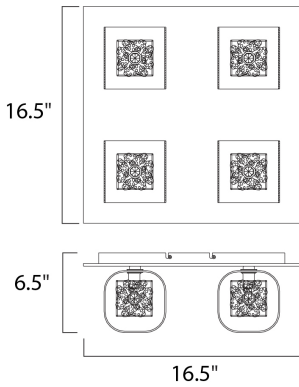

PRODUCT DESCRIPTION

With the illusion of floating on air, the Gem Collection offers a touch of mystery to any room. Intertwined metal cubes are encased by clear crystal cubes, allowing xenon light to shine from within and bursting out through the embellished crystal. Inner metal cubes come in two options, Polished Chrome (PC) and Silver (SV).

MEASUREMENTS

DIMENSION : 16.5" L x 16.5" W x 6.5" H
 HANGING WEIGHT : 7.28 lb

LAMPING

INPUT VOLTAGE : 120V
 LUMENS : 2,000 Rated
 BULB : 4 x 40W Xenon G9 , 160W Total
 BULB INCLUDED : (Included)
 DIMMABLE : Yes
 COLOR_TEMP : 2900K