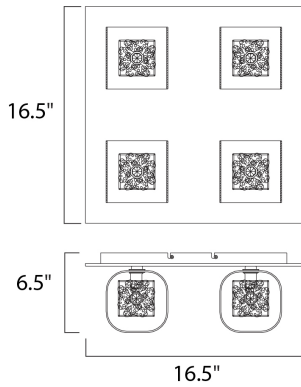

PRODUCT DESCRIPTION

With the illusion of floating on air, the Gem Collection offers a touch of mystery to any room. Intertwined metal cubes are encased by clear crystal cubes, allowing xenon light to shine from within and bursting out through the embellished crystal. Inner metal cubes come in two options, Polished Chrome (PC) and Silver (SV).

MEASUREMENTS

DIMENSION : 16.5" L x 16.5" W x 6.5" H
 HANGING WEIGHT : 7.28 lb

LAMPING

INPUT VOLTAGE : V
 LUMENS : 2,000 Rated
 BULB : 4 x 40W Xenon G9 , 160W Total
 BULB INCLUDED : (Included)
 DIMMABLE : Yes
 COLOR_TEMP : 2900K