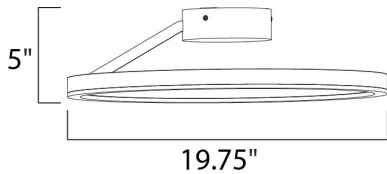

PRODUCT DESCRIPTION

Matte White rings suspend in a unique fashion as if relying on each other for support. A continuous band of LED evenly spread generous amounts of dimmable light into the space. Ceiling fixtures can also double as wall mounts.

MEASUREMENTS

DIMENSION : 19.75" L x 19.75" W x 5" H
 HANGING WEIGHT : 6.6 lb

LAMPING

INPUT VOLTAGE : 120V
 LUMENS : 2,170 Rated
 BULB : 1 x 31W LED PCB Integrated , 31W Total
 BULB INCLUDED : (Integrated)
 DIMMABLE : Triac CL
 CRI : 80+ CRI
 COLOR_TEMP : 3000K