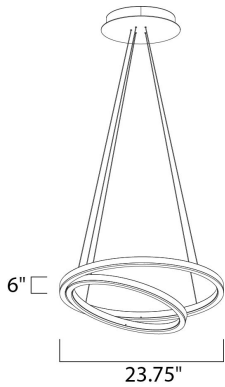

**PRODUCT DESCRIPTION**

Matte White rings suspend in a unique fashion as if relying on each other for support. A continuous band of LED evenly spread generous amounts of dimmable light into the space. Ceiling fixtures can also double as wall mounts.

**MEASUREMENTS**

DIMENSION : 23.75" L x 23.75" W x 6" H  
 MAX OAH : 126" OAH  
 CANOPY : 9.84" W x 0.85" H x 9.84" L  
 HANGING WEIGHT : 11 lb

**LAMPING**

INPUT VOLTAGE : 120V  
 LUMENS : 4,690 Rated  
 BULB : 2 x 67W LED PCB Integrated , 67W Total  
 BULB INCLUDED : (Integrated)  
 DIMMABLE : Triac CL  
 CRI : 80+ CRI  
 COLOR\_TEMP : 3000K

**FINISHES OPTION**

 Matte White (MW)

**MATERIAL**

Aluminum, Acrylic

**RATINGS**

cETLus  
 Dry Location

**ADDITIONAL**

ADJUSTABLE  
 OPERATING TEMPERATURE:  
 -20°C (-4°F), 40°C (104°F)