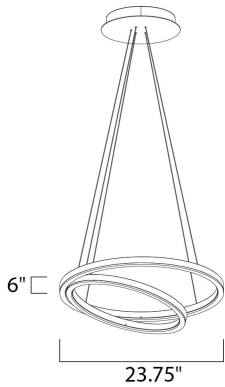

PRODUCT DESCRIPTION

Matte White rings suspend in a unique fashion as if relying on each other for support. A continuous band of LED evenly spread generous amounts of dimmable light into the space. Ceiling fixtures can also double as wall mounts.

MEASUREMENTS

DIMENSION : 23.75" L x 23.75" W x 6" H
 MAX OAH : 126" OAH
 CANOPY : 9.84" W x 0.85" H x 9.84" L
 HANGING WEIGHT : 11 lb

LAMPING

INPUT VOLTAGE : 120V
 LUMENS : 4,690 Rated
 BULB : 2 x 67W LED PCB Integrated , 67W Total
 BULB INCLUDED : (Integrated)
 DIMMABLE : Triac CL
 CRI : 80+ CRI
 COLOR_TEMP : 3000K

FINISHES OPTION

Matte White (MW)

MATERIAL

Aluminum, Acrylic

RATINGS

cETLus
 Dry Location

ADDITIONAL

ADJUSTABLE
 OPERATING TEMPERATURE:
 -20°C (-4°F), 40°C (104°F)