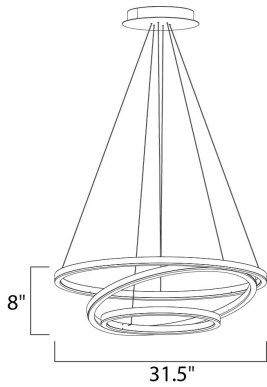

**PRODUCT DESCRIPTION**

Matte White rings suspend in a unique fashion as if relying on each other for support. A continuous band of LED evenly spread generous amounts of dimmable light into the space. Ceiling fixtures can also double as wall mounts.

**MEASUREMENTS**

DIMENSION : 31.5" L x 31.5" W x 8" H  
 MAX OAH : 129" OAH  
 CANOPY : 9.84" W x 0.85" H x 9.84" L  
 HANGING WEIGHT : 20.9 lb

**LAMPING**

INPUT VOLTAGE : 120V  
 LUMENS : 7,000 Rated  
 BULB : 3 x 100W LED PCB Integrated , 100W Total  
 BULB INCLUDED : (Integrated)  
 DIMMABLE : Triac CL  
 CRI : 80+ CRI  
 COLOR\_TEMP : 3000K

**FINISHES OPTION**

Matte White (MW)

**MATERIAL**

Aluminum, Acrylic

**RATINGS**

cETLus  
 Dry Location

**ADDITIONAL**

ADJUSTABLE  
 OPERATING TEMPERATURE:  
 -20°C (-4°F), 40°C (104°F)