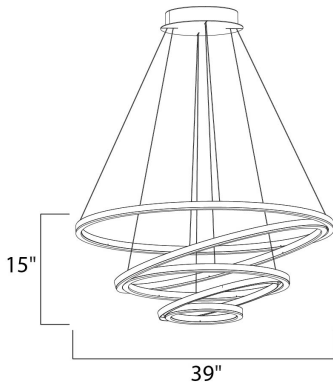

PRODUCT DESCRIPTION

Matte White rings suspend in a unique fashion as if relying on each other for support. A continuous band of LED evenly spread generous amounts of dimmable light into the space. Ceiling fixtures can also double as wall mounts.

MEASUREMENTS

DIMENSION : 39" L x 39" W x 15" H
 MAX OAH : 134" OAH
 CANOPY : 11.81" W x 0.98" H x 11.81" L
 HANGING WEIGHT : 29.17 lb

LAMPING

INPUT VOLTAGE : 120V
 LUMENS : 13,650 Rated
 BULB : 5 x 195W LED PCB Integrated , 195W Total
 BULB INCLUDED : (Integrated)
 DIMMABLE : Triac CL
 CRI : 80+ CRI
 COLOR_TEMP : 3000K