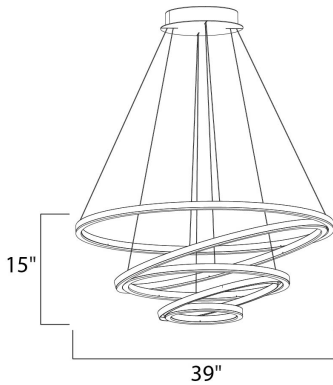

**PRODUCT DESCRIPTION**

Matte White rings suspend in a unique fashion as if relying on each other for support. A continuous band of LED evenly spread generous amounts of dimmable light into the space. Ceiling fixtures can also double as wall mounts.

**MEASUREMENTS**

DIMENSION : 39" L x 39" W x 15" H  
 MAX OAH : 134" OAH  
 CANOPY : 11.81" W x 0.98" H x 11.81" L  
 HANGING WEIGHT : 29.17 lb

**LAMPING**

INPUT VOLTAGE : 120V  
 LUMENS : 13,650 Rated  
 BULB : 5 x 195W LED PCB Integrated , 195W Total  
 BULB INCLUDED : (Integrated)  
 DIMMABLE : Triac CL  
 CRI : 80+ CRI  
 COLOR\_TEMP : 3000K