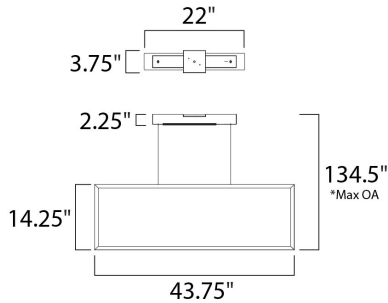

PRODUCT DESCRIPTION

Large scale rectangular forms suspend gracefully in mid-air to fill a large space without a bulky appearance. LEDs are cleverly concealed in both the bottom and the top to provide a combination of up and down light. Available in your choice of Matte White or Bronze.

*max overall height

MEASUREMENTS

DIMENSION : 43.75" W x 14.25" H
 MAX OAH : 134.5" OAH
 CANOPY : 3.6" W x 2.2" H x 21.8" L
 HANGING WEIGHT : 7.9 lb

LAMPING

INPUT VOLTAGE : 120V
 LUMENS : 3,010 Rated
 BULB : 9 x 43W LED PCB Integrated , 43W Total
 BULB INCLUDED : (Integrated)
 DIMMABLE : Electronic Low Voltage (ELV)
 CRI : 80+ CRI
 COLOR_TEMP : 3000K