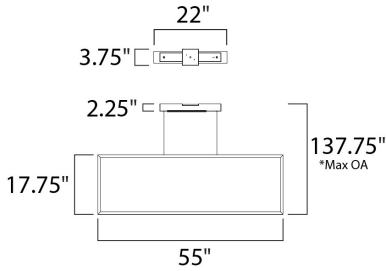

PRODUCT DESCRIPTION

Large scale rectangular forms suspend gracefully in mid-air to fill a large space without a bulky appearance. LEDs are cleverly concealed in both the bottom and the top to provide a combination of up and down light. Available in your choice of Matte White or Bronze.

*max overall height

MEASUREMENTS

DIMENSION : 55" W x 17.75" H
 MAX OAH : 137.75" OAH
 CANOPY : 3.75" W x 2.2" H x 22" L
 HANGING WEIGHT : 9.9 lb

LAMPING

INPUT VOLTAGE : 120V
 LUMENS : 3,570 Rated
 BULB : 12 x 51W LED PCB Integrated , 51W Total
 BULB INCLUDED : (Integrated)
 DIMMABLE : Electronic Low Voltage (ELV)
 CRI : 80+ CRI
 COLOR_TEMP : 3000K