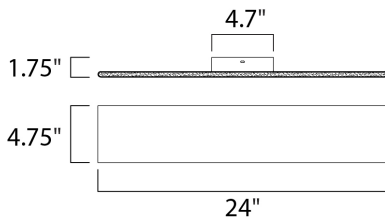

PRODUCT DESCRIPTION

A thin, half-inch aluminum blade now in your choice of Metallic Bronze or Brushed Aluminum incorporates a threadlike LED board recessed into the bottom. The result is a unique effect of light appearing on the surface below without a clear indication from where it is generated.

MEASUREMENTS

DIMENSION : 24" W x 4.75" H x 1.75" Ext
 BACK PLATE : 2.4" HCO
 CANOPY : 4.7" W x 1.5" H x 4.7" L
 HANGING WEIGHT : 2.02 lb

LAMPING

INPUT VOLTAGE : 120V
 LUMENS : 1,960 Rated (1,360 Del.)
 BULB : 2 x 14W LED PCB Integrated , 28W Total
 BULB INCLUDED : (Integrated)
 DIMMABLE : Triac CL
 CRI : 80+ CRI
 COLOR_TEMP : 3000K