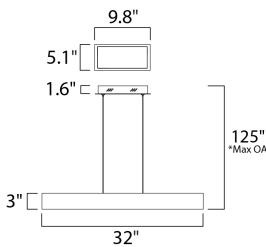

MEASUREMENTS

- DIMENSION : 32" L x 0.5" W x 3" H
- MAX OAH : 125" OAH
- CANOPY : 9.8" W x 1.6" H x 9.8" L
- HANGING WEIGHT : 3.37 lb

LAMPING

- INPUT VOLTAGE : 120V
- LUMENS : 1,330 Rated
- BULB : 1 x 19W LED PCB Integrated , 19W Total
- BULB INCLUDED : (Integrated)
- DIMMABLE : Triac CL
- CRI : 80+ CRI
- COLOR_TEMP : 3000K