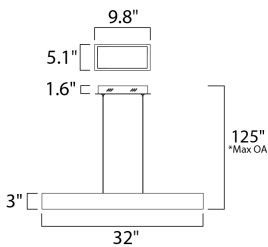

**MEASUREMENTS**

- DIMENSION : 32" L x 0.5" W x 3" H
- MAX OAH : 125" OAH
- CANOPY : 9.8" W x 1.6" H x 9.8" L
- HANGING WEIGHT : 3.37 lb

**LAMPING**

- INPUT VOLTAGE : 120V
- LUMENS : 1,330 Rated
- BULB : 1 x 19W LED PCB Integrated , 19W Total
- BULB INCLUDED : (Integrated)
- DIMMABLE : Triac CL
- CRI : 80+ CRI
- COLOR\_TEMP : 3000K