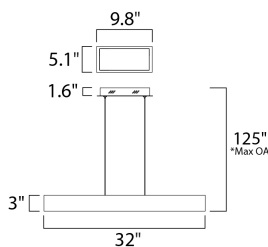

MEASUREMENTS

DIMENSION : 32" L x 0.5" W x 3" H
MAX OAH : 125" OAH
CANOPY : 9.8" W x 1.6" H x 9.8" L
HANGING WEIGHT : 3.37 lb

LAMPING

INPUT VOLTAGE : 120V
LUMENS : 1,330 Rated
BULB : 1 x 19W LED PCB Integrated , 19W Total
BULB INCLUDED : (Integrated)
DIMMABLE : Triac CL
CRI : 80+ CRI
COLOR_TEMP : 3000K