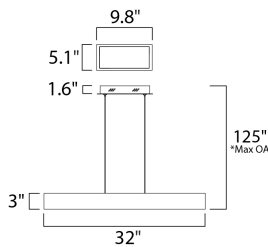

MEASUREMENTS

- DIMENSION : 32" L x 0.5" W x 3" H
- MAX OAH : 125" OAH
- CANOPY : 9.8" W x 1.6" H x 9.8" L
- HANGING WEIGHT : 3.37 lb

LAMPING

- INPUT VOLTAGE : 120V
- LUMENS : 1,330 Rated
- BULB : 1 x 19W LED PCB Integrated , 19W Total
- BULB INCLUDED : (Integrated)
- DIMMABLE : Triac CL
- CRI : 80+ CRI
- COLOR_TEMP : 3000K