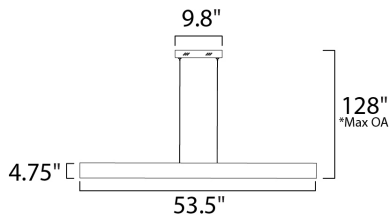

**PRODUCT DESCRIPTION**

A thin, half-inch aluminum blade now in your choice of Metallic Bronze or Brushed Aluminum incorporates a threadlike LED board recessed into the bottom. The result is a unique effect of light appearing on the surface below without a clear indication from where it is generated.

**MEASUREMENTS**

DIMENSION : 53.5" L x 0.5" W x 3" H  
 MAX OAH : 128" OAH  
 CANOPY : 9.8" W x 1.6" H x 9.8" L  
 HANGING WEIGHT : 4.84 lb

**LAMPING**

INPUT VOLTAGE : 120V  
 LUMENS : 2,240 Rated  
 BULB : 1 x 32W LED PCB Integrated , 32W Total  
 BULB INCLUDED : (Integrated)  
 DIMMABLE : Triac CL  
 CRI : 80+ CRI  
 COLOR\_TEMP : 3000K