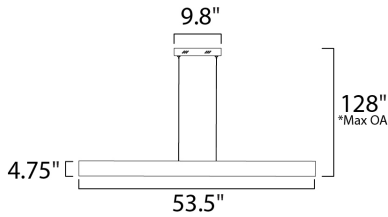

**PRODUCT DESCRIPTION**

A thin, half-inch aluminum blade now in your choice of Metallic Bronze or Brushed Aluminum incorporates a threadlike LED board recessed into the bottom. The result is a unique effect of light appearing on the surface below without a clear indication from where it is generated.

\*max overall height

**MEASUREMENTS**

DIMENSION : 53.5" L x 0.5" W x 3" H  
 MAX OAH : 128" OAH  
 CANOPY : 9.8" W x 1.6" H x 9.8" L  
 HANGING WEIGHT : 4.84 lb

**LAMPING**

INPUT VOLTAGE : 120V  
 LUMENS : 2,240 Rated  
 BULB : 1 x 32W LED PCB Integrated , 32W Total  
 BULB INCLUDED : (Integrated)  
 DIMMABLE : Triac CL  
 CRI : 80+ CRI  
 COLOR\_TEMP : 3000K