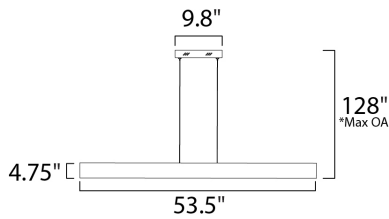

PRODUCT DESCRIPTION

A thin, half-inch aluminum blade now in your choice of Metallic Bronze or Brushed Aluminum incorporates a threadlike LED board recessed into the bottom. The result is a unique effect of light appearing on the surface below without a clear indication from where it is generated.

MEASUREMENTS

DIMENSION : 53.5" L x 0.5" W x 3" H
 MAX OAH : 128" OAH
 CANOPY : 9.8" W x 1.6" H x 9.8" L
 HANGING WEIGHT : 4.84 lb

LAMPING

INPUT VOLTAGE : 120V
 LUMENS : 2,240 Rated
 BULB : 1 x 32W LED PCB Integrated , 32W Total
 BULB INCLUDED : (Integrated)
 DIMMABLE : Triac CL
 CRI : 80+ CRI
 COLOR_TEMP : 3000K