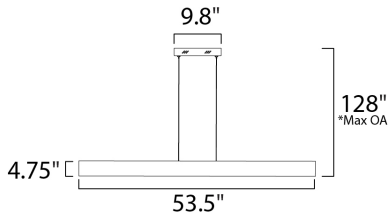

PRODUCT DESCRIPTION

A thin, half-inch aluminum blade now in your choice of Metallic Bronze or Brushed Aluminum incorporates a threadlike LED board recessed into the bottom. The result is a unique effect of light appearing on the surface below without a clear indication from where it is generated.

*max overall height

MEASUREMENTS

DIMENSION : 53.5" L x 0.5" W x 3" H
 MAX OAH : 128" OAH
 CANOPY : 9.8" W x 1.6" H x 9.8" L
 HANGING WEIGHT : 4.84 lb

LAMPING

INPUT VOLTAGE : 120V
 LUMENS : 2,240 Rated
 BULB : 1 x 32W LED PCB Integrated , 32W Total
 BULB INCLUDED : (Integrated)
 DIMMABLE : Triac CL
 CRI : 80+ CRI
 COLOR_TEMP : 3000K