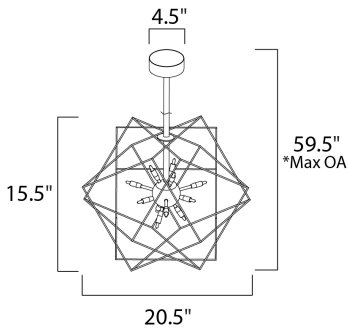

**PRODUCT DESCRIPTION**

Geometric wire frames of Black surround a Polished Chrome cluster of G4 LED bulbs which sparkle like and exploding star. Available in multiple sizes all competitively priced.

\*max overall height of fixture

**MEASUREMENTS**

DIMENSION : 20.5" L x 20.5" W x 15.5" H  
 MAX OAH : 59.5" OAH  
 CANOPY : 4.5" W x 2" H x 4.5" L  
 HANGING WEIGHT : 5.94 lb

**LAMPING**

INPUT VOLTAGE : 120V  
 LUMENS : 1,320 Rated (1,190 Del.)  
 BULB : 12 x 1.2W LED 12V G4 , 14W Total  
 BULB INCLUDED : (Included)  
 DIMMABLE : Electronic Low Voltage (ELV)  
 CRI : 80+ CRI  
 COLOR\_TEMP : 3000K

**FINISHES OPTION**

 Black / Polished Chrome (BKPC)

**MATERIAL**

Steel

**RATINGS**

cETLus  
 Dry Location

**ADDITIONAL**

ADJUSTABLE  
 OPERATING TEMPERATURE:  
 -20°C (-4°F), 40°C (104°F)