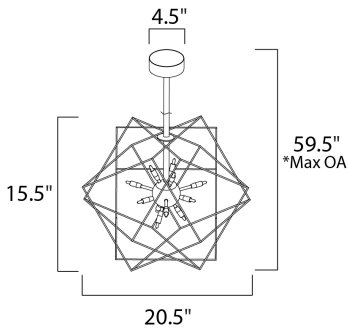

PRODUCT DESCRIPTION

Geometric wire frames of Black surround a Polished Chrome cluster of G4 LED bulbs which sparkle like an exploding star. Available in multiple sizes all competitively priced.

*max overall height of fixture

MEASUREMENTS

- DIMENSION : 20.5" L x 20.5" W x 15.5" H
- MAX OAH : 59.5" OAH
- CANOPY : 4.5" W x 2" H x 4.5" L
- HANGING WEIGHT : 5.94 lb

LAMPING

- INPUT VOLTAGE : 120V
- LUMENS : 1,320 Rated (1,190 Del.)
- BULB : 12 x 1.2W LED 12V G4 , 14W Total
- BULB INCLUDED : (Included)
- DIMMABLE : Electronic Low Voltage (ELV)
- CRI : 80+ CRI
- COLOR_TEMP : 3000K

FINISHES OPTION

- Black / Polished Chrome (BKPC)

MATERIAL

Steel

RATINGS

cETLus
Dry Location

ADDITIONAL

ADJUSTABLE
OPERATING TEMPERATURE:
-20°C (-4°F), 40°C (104°F)