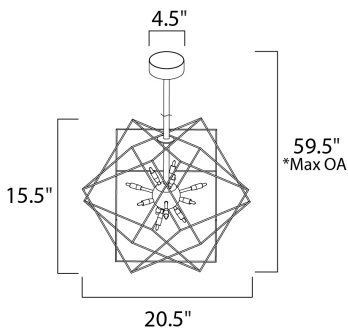

**PRODUCT DESCRIPTION**

Geometric wire frames of Black surround a Polished Chrome cluster of G4 LED bulbs which sparkle like and exploding star. Available in multiple sizes all competitively priced.

\*max overall height of fixture

**MEASUREMENTS**

- DIMENSION : 20.5" L x 20.5" W x 15.5" H
- MAX OAH : 59.5" OAH
- CANOPY : 4.5" W x 2" H x 4.5" L
- HANGING WEIGHT : 5.94 lb

**LAMPING**

- INPUT VOLTAGE : 120V
- LUMENS : 1,320 Rated (1,190 Del.)
- BULB : 12 x 1.2W LED 12V G4 , 14W Total
- BULB INCLUDED : (Included)
- DIMMABLE : Electronic Low Voltage (ELV)
- CRI : 80+ CRI
- COLOR\_TEMP : 3000K

**FINISHES OPTION**

- Black / Polished Chrome (BKPC)

**MATERIAL**

Steel

**RATINGS**

cETLus  
Dry Location

**ADDITIONAL**

ADJUSTABLE  
OPERATING TEMPERATURE:  
-20°C (-4°F), 40°C (104°F)