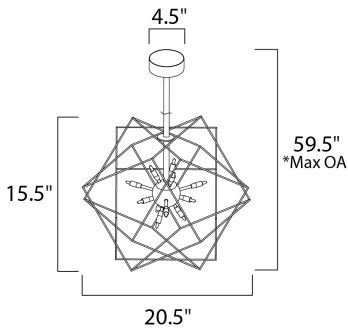

**PRODUCT DESCRIPTION**

Geometric wire frames of Black surround a Polished Chrome cluster of G4 LED bulbs which sparkle like and exploding star. Available in multiple sizes all competitively priced.

\*max overall height of fixture

**MEASUREMENTS**

- DIMENSION : 20.5" L x 20.5" W x 15.5" H
- MAX OAH : 59.5" OAH
- CANOPY : 4.5" W x 2" H x 4.5" L
- HANGING WEIGHT : 5.94 lb

**LAMPING**

- INPUT VOLTAGE : 120V
- LUMENS : 1,320 Rated (1,190 Del.)
- BULB : 12 x 1.2W LED 12V G4 , 14W Total
- BULB INCLUDED : (Included)
- DIMMABLE : Electronic Low Voltage (ELV)
- CRI : 80+ CRI
- COLOR\_TEMP : 3000K

**FINISHES OPTION**

- Black / Polished Chrome (BKPC)

**MATERIAL**

Steel

**RATINGS**

cETLus  
Dry Location

**ADDITIONAL**

ADJUSTABLE  
OPERATING TEMPERATURE:  
-20°C (-4°F), 40°C (104°F)