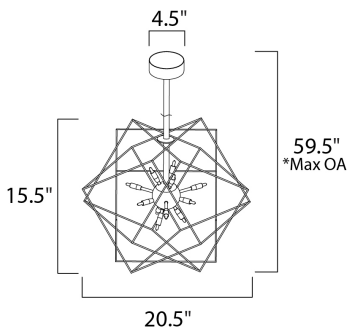

**PRODUCT DESCRIPTION**

Geometric wire frames of Black surround a Polished Chrome cluster of G4 LED bulbs which sparkle like and exploding star. Available in multiple sizes all competitively priced.

\*max overall height of fixture

**MEASUREMENTS**

DIMENSION : 20.5" L x 20.5" W x 15.5" H  
 MAX OAH : 59.5" OAH  
 CANOPY : 4.5" W x 2" H x 4.5" L  
 HANGING WEIGHT : 5.94 lb

**LAMPING**

INPUT VOLTAGE : 120V  
 LUMENS : 1,320 Rated (1,190 Del.)  
 BULB : 12 x 1.2W LED 12V G4 , 14W Total  
 BULB INCLUDED : (Included)  
 DIMMABLE : Electronic Low Voltage (ELV)  
 CRI : 80+ CRI  
 COLOR\_TEMP : 3000K

**FINISHES OPTION**

 Black / Polished Chrome (BKPC)

**MATERIAL**

Steel

**RATINGS**

cETLus  
 Dry Location

**ADDITIONAL**

ADJUSTABLE  
 OPERATING TEMPERATURE:  
 -20°C (-4°F), 40°C (104°F)