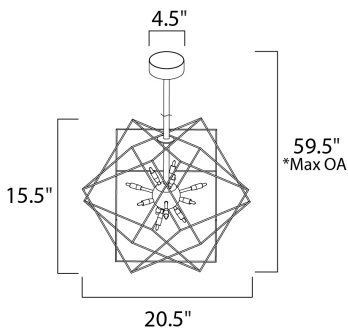

PRODUCT DESCRIPTION

Geometric wire frames of Black surround a Polished Chrome cluster of G4 LED bulbs which sparkle like and exploding star. Available in multiple sizes all competitively priced.

*max overall height of fixture

MEASUREMENTS

- DIMENSION : 20.5" L x 20.5" W x 15.5" H
- MAX OAH : 59.5" OAH
- CANOPY : 4.5" W x 2" H x 4.5" L
- HANGING WEIGHT : 5.94 lb

LAMPING

- INPUT VOLTAGE : 120V
- LUMENS : 1,320 Rated (1,190 Del.)
- BULB : 12 x 1.2W LED 12V G4 , 14W Total
- BULB INCLUDED : (Included)
- DIMMABLE : Electronic Low Voltage (ELV)
- CRI : 80+ CRI
- COLOR_TEMP : 3000K

FINISHES OPTION

- Black / Polished Chrome (BKPC)

MATERIAL

Steel

RATINGS

cETLus
Dry Location

ADDITIONAL

ADJUSTABLE
OPERATING TEMPERATURE:
-20°C (-4°F), 40°C (104°F)