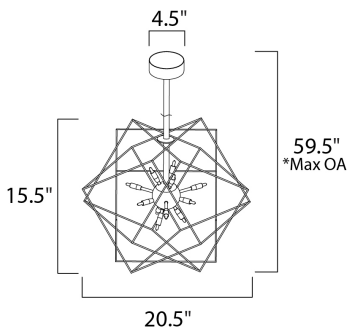

PRODUCT DESCRIPTION

Geometric wire frames of Black surround a Polished Chrome cluster of G4 LED bulbs which sparkle like an exploding star. Available in multiple sizes all competitively priced.

*max overall height of fixture

MEASUREMENTS

- DIMENSION : 20.5" L x 20.5" W x 15.5" H
- MAX OAH : 59.5" OAH
- CANOPY : 4.5" W x 2" H x 4.5" L
- HANGING WEIGHT : 5.94 lb

LAMPING

- INPUT VOLTAGE : 120V
- LUMENS : 1,320 Rated (1,190 Del.)
- BULB : 12 x 1.2W LED 12V G4 , 14W Total
- BULB INCLUDED : (Included)
- DIMMABLE : Electronic Low Voltage (ELV)
- CRI : 80+ CRI
- COLOR_TEMP : 3000K

FINISHES OPTION

- Black / Polished Chrome (BKPC)

MATERIAL

Steel

RATINGS

cETLus
Dry Location

ADDITIONAL

ADJUSTABLE
OPERATING TEMPERATURE:
-20°C (-4°F), 40°C (104°F)