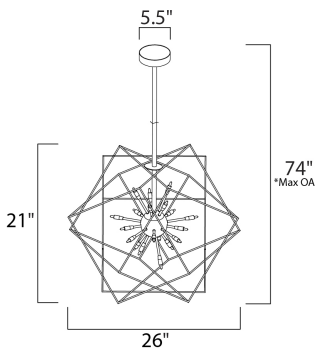

PRODUCT DESCRIPTION

Geometric wire frames of Black surround a Polished Chrome cluster of G4 LED bulbs which sparkle like an exploding star. Available in multiple sizes all competitively priced.

*max overall height

MEASUREMENTS

- DIMENSION : 26" L x 26" W x 26" H
- MAX OAH : 74" OAH
- CANOPY : 5.5" W x 2" H x 5.5" L
- HANGING WEIGHT : 7.92 lb

LAMPING

- INPUT VOLTAGE : 120V
- LUMENS : 2,200 Rated (1,900 Del.)
- BULB : 18 x 1.2W LED 12V G4 , 22W Total
- BULB INCLUDED : (Included)
- DIMMABLE : Electronic Low Voltage (ELV)
- CRI : 80+ CRI
- COLOR_TEMP : 3000K