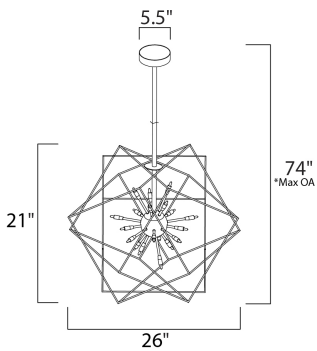

**PRODUCT DESCRIPTION**

Geometric wire frames of Black surround a Polished Chrome cluster of G4 LED bulbs which sparkle like an exploding star. Available in multiple sizes all competitively priced.

\*max overall height

**MEASUREMENTS**

- DIMENSION : 26" L x 26" W x 26" H
- MAX OAH : 74" OAH
- CANOPY : 5.5" W x 2" H x 5.5" L
- HANGING WEIGHT : 7.92 lb

**LAMPING**

- INPUT VOLTAGE : 120V
- LUMENS : 2,200 Rated (1,900 Del.)
- BULB : 18 x 1.2W LED 12V G4 , 22W Total
- BULB INCLUDED : (Included)
- DIMMABLE : Electronic Low Voltage (ELV)
- CRI : 80+ CRI
- COLOR\_TEMP : 3000K

**FINISHES OPTION**

- Black / Polished Chrome (BKPC)

**MATERIAL**

Steel

**RATINGS**

cETLus  
Dry Location

**ADDITIONAL**

ADJUSTABLE  
OPERATING TEMPERATURE:  
-20°C (-4°F), 40°C (104°F)