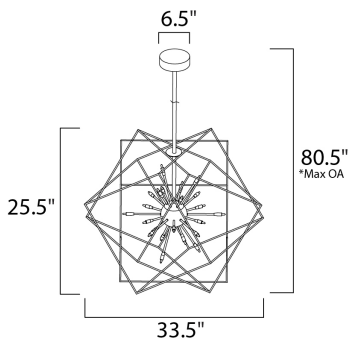

**PRODUCT DESCRIPTION**

Geometric wire frames of Black surround a Polished Chrome cluster of G4 LED bulbs which sparkle like an exploding star. Available in multiple sizes all competitively priced.

\*max overall height

**MEASUREMENTS**

- DIMENSION : 33.5" L x 33.5" W x 25.5" H
- MAX OAH : 80.5" OAH
- CANOPY : 6.5" W x 2" H x 6.5" L
- HANGING WEIGHT : 10.34 lb

**LAMPING**

- INPUT VOLTAGE : 120V
- LUMENS : 2,640 Rated (2,390 Del.)
- BULB : 24 x 1.2W LED 12V G4 , 29W Total
- BULB INCLUDED : (Included)
- DIMMABLE : Electronic Low Voltage (ELV)
- CRI : 80+ CRI
- COLOR\_TEMP : 3000K