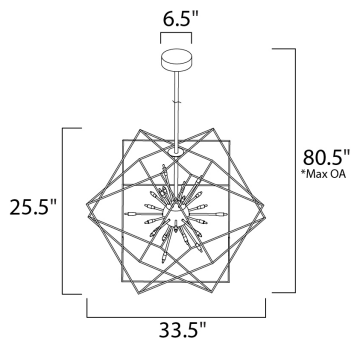

PRODUCT DESCRIPTION

Geometric wire frames of Black surround a Polished Chrome cluster of G4 LED bulbs which sparkle like an exploding star. Available in multiple sizes all competitively priced.

*max overall height

MEASUREMENTS

- DIMENSION : 33.5" L x 33.5" W x 25.5" H
- MAX OAH : 80.5" OAH
- CANOPY : 6.5" W x 2" H x 6.5" L
- HANGING WEIGHT : 10.34 lb

LAMPING

- INPUT VOLTAGE : 120V
- LUMENS : 2,640 Rated (2,390 Del.)
- BULB : 24 x 1.2W LED 12V G4 , 29W Total
- BULB INCLUDED : (Included)
- DIMMABLE : Electronic Low Voltage (ELV)
- CRI : 80+ CRI
- COLOR_TEMP : 3000K