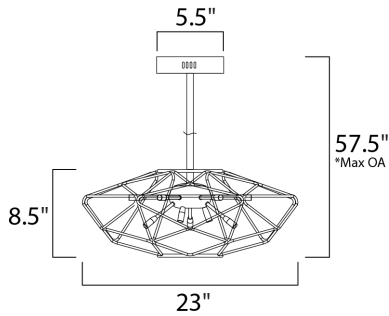

**PRODUCT DESCRIPTION**

Geometric wire frames of Black surround a Polished Chrome cluster of G4 LED bulbs which sparkle like and exploding star. Available in multiple sizes all competitively priced.

\*max overall height

**MEASUREMENTS**

DIMENSION : 23" L x 23" W x 8.5" H  
 MAX OAH : 57.5" OAH  
 CANOPY : 5.5" W x 2" H x 5.5" L  
 HANGING WEIGHT : 5.28 lb

**LAMPING**

INPUT VOLTAGE : 120V  
 LUMENS : 1,320 Rated (1,190 Del.)  
 BULB : 12 x 1.2W LED 12V G4 , 14W Total  
 BULB INCLUDED : (Included)  
 DIMMABLE : Electronic Low Voltage (ELV)  
 CRI : 80+ CRI  
 COLOR\_TEMP : 3000K

**FINISHES OPTION**

 Black / Polished Chrome (BKPC)

**MATERIAL**

Steel

**RATINGS**

cETLus  
 Dry Location

**ADDITIONAL**

ADJUSTABLE  
 OPERATING TEMPERATURE:  
 -20°C (-4°F), 40°C (104°F)