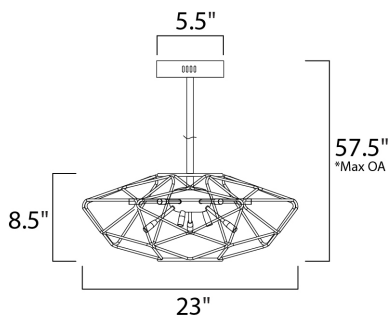

PRODUCT DESCRIPTION

Geometric wire frames of Black surround a Polished Chrome cluster of G4 LED bulbs which sparkle like and exploding star. Available in multiple sizes all competitively priced.

*max overall height

MEASUREMENTS

DIMENSION : 23" L x 23" W x 8.5" H
 MAX OAH : 57.5" OAH
 CANOPY : 5.5" W x 2" H x 5.5" L
 HANGING WEIGHT : 5.28 lb

LAMPING

INPUT VOLTAGE : 120V
 LUMENS : 1,320 Rated (1,190 Del.)
 BULB : 12 x 1.2W LED 12V G4 , 14W Total
 BULB INCLUDED : (Included)
 DIMMABLE : Electronic Low Voltage (ELV)
 CRI : 80+ CRI
 COLOR_TEMP : 3000K