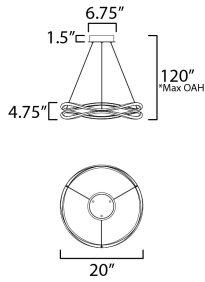

**PRODUCT DESCRIPTION**

\*max overall height

**MEASUREMENTS**

DIMENSION : 20" L x 20" W x 4.75" H  
 MAX OAH : 127" OAH  
 CANOPY : 6.75" W x 1.5" H x 6.75" L  
 HANGING WEIGHT : 5.2 lb

**LAMPING**

INPUT VOLTAGE : 120-277V  
 LUMENS : 3,200 Rated (1,100 Del.)  
 BULB : 1 x 40W LED DC Integrated , 40W Total  
 BULB INCLUDED : (Integrated)  
 DIMMABLE : Triac CL  
 CRI : 90 CRI  
 COLOR\_TEMP : 3000K

**FINISHES OPTION**

 Black (BK)

**MATERIAL**

Aluminum, Steel, Silicone

**RATINGS**

cETLus  
 Dry Location

**ADDITIONAL**

RATED LIFE 50000 Hours  
 OPERATING TEMPERATURE:  
 -20°C (-4°F), 40°C (104°F)