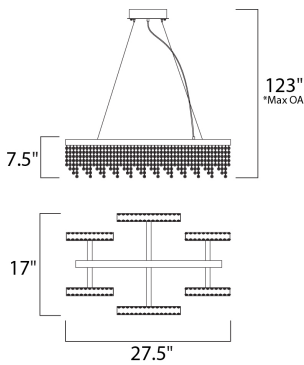

*max overall height

MEASUREMENTS

- DIMENSION : 27.5" L x 17" W x 7.5" H
- MAX OAH : 123" OAH
- HANGING WEIGHT : 11.53 lb

LAMPING

- INPUT VOLTAGE : 120V
- LUMENS : 1,680 Rated
- BULB : 6 x 4W LED PCB Integrated , 24W Total
- BULB INCLUDED : (Integrated)
- DIMMABLE : Triac CL
- CRI : 80+ CRI
- COLOR_TEMP : 3000K