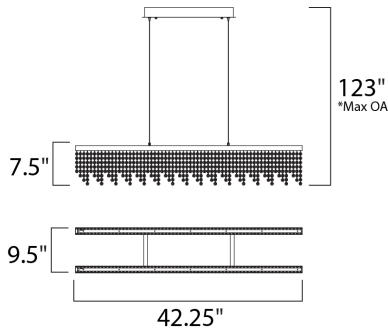

\*max overall height

**MEASUREMENTS**

- DIMENSION : 42.25" L x 9.5" W x 7.5" H
- MAX OAH : 123" OAH
- CANOPY : 5" W x 1.63" H x 17.75" L
- HANGING WEIGHT : 16.67 lb

**LAMPING**

- INPUT VOLTAGE : 120V
- LUMENS : 2,800 Rated (1,073 Del.)
- BULB : 2 x 20W LED PCB Integrated , 40W Total
- BULB INCLUDED : (Integrated)
- DIMMABLE : Triac CL
- CRI : 80+ CRI
- COLOR\_TEMP : 3000K