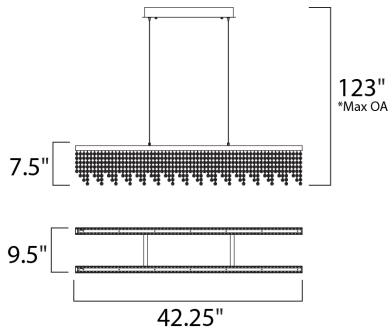

*max overall height

MEASUREMENTS

- DIMENSION : 42.25" L x 9.5" W x 7.5" H
- MAX OAH : 123" OAH
- CANOPY : 5" W x 1.63" H x 17.75" L
- HANGING WEIGHT : 16.67 lb

LAMPING

- INPUT VOLTAGE : 120V
- LUMENS : 2,800 Rated (1,073 Del.)
- BULB : 2 x 20W LED PCB Integrated , 40W Total
- BULB INCLUDED : (Integrated)
- DIMMABLE : Triac CL
- CRI : 80+ CRI
- COLOR_TEMP : 3000K