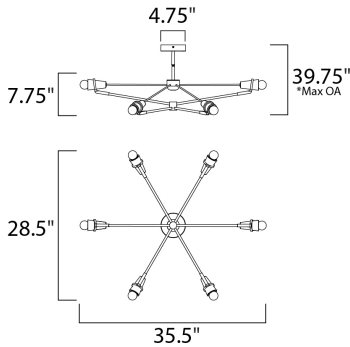

**PRODUCT DESCRIPTION**

Delicate lines of thin rod and balanced wire construct this Mid Century modern revival. A combination finish of Black and Polished Chrome was used for contrast and a dramatic statement. Illumination is provided by integrated LED socket with provided excellent color rendition.

\*max overall height

**MEASUREMENTS**

DIMENSION : 35.5" L x 28.5" W x 7.75" H  
 MAX OAH : 39.75" OAH  
 CANOPY : 4.75" W x 1" H x 4.75" L  
 HANGING WEIGHT : 11 lb

**LAMPING**

INPUT VOLTAGE : 120V  
 LUMENS : 3,360 Rated (3,000 Del.)  
 BULB : 6 x 8W LED AC Integrated , 48W Total  
 BULB INCLUDED : (Integrated)  
 DIMMABLE : Triac CL  
 CRI : 90+ CRI  
 COLOR\_TEMP : 3000K

**FINISHES OPTION**

 Black / Polished Chrome (BKPC)

**MATERIAL**

Steel

**RATINGS**

cETLus  
 Dry Location

**ADDITIONAL**

ADJUSTABLE  
 OPERATING TEMPERATURE:  
 -20°C (-4°F), 40°C (104°F)