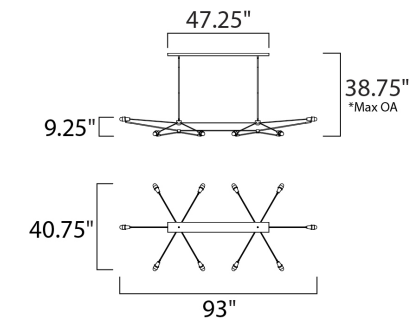

\*max overall height

**MEASUREMENTS**

DIMENSION : 93" L x 40.75" W x 9.25" H  
 MAX OAH : 38.75" OAH  
 CANOPY : 4.75" W x 1.25" H x 47.25" L  
 HANGING WEIGHT : 18.7 lb

**LAMPING**

INPUT VOLTAGE : 120V  
 LUMENS : 5,600 Rated (5,000 Del.)  
 BULB : 1 x 8W LED AC Integrated , 80W Total  
 BULB INCLUDED : (Integrated)  
 DIMMABLE : Triac CL  
 CRI : 90+ CRI  
 COLOR\_TEMP : 3000K

**FINISHES OPTION**

 Black / Polished Chrome (BKPC)

**MATERIAL**

Steel

**RATINGS**

cETLus  
 Location

**ADDITIONAL**

ADJUSTABLE  
 OPERATING TEMPERATURE:  
 -20°C (-4°F), 40°C (104°F)