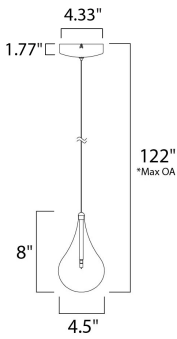

PRODUCT DESCRIPTION

A simple idea gracefully executed in the Larmes collection. Row upon row of Clear oversized teardrops, mounted onto an extended Polished Chrome lamp holder that supports xenon lamps, sets the stage. Individually adjustable drops for custom stagger effects allow for dramatic impact. An added benefit of each drop being aircraft cable-suspended, is the ability to adjust the overall height of the piece to fit the space. The final result is stark and stunning.

*max overall height

MEASUREMENTS

DIMENSION : 4.5" L x 4.5" W x 8" H
 MAX OAH : 122" OAH
 HANGING WEIGHT : 1.32 lb

LAMPING

INPUT VOLTAGE : V
 LUMENS : 320 Rated
 BULB : 1 x 1.5W LED 12V G4 , 2W Total
 BULB INCLUDED : (Included)
 DIMMABLE : Electronic Low Voltage (ELV)
 COLOR_TEMP : 3000K