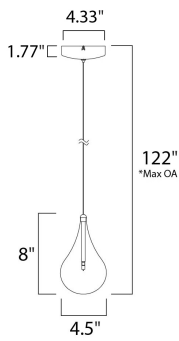

PRODUCT DESCRIPTION

A simple idea gracefully executed in the Larmes collection. Row upon row of Clear oversized teardrops, mounted onto an extended Polished Chrome lamp holder that supports xenon lamps, sets the stage. Individually adjustable drops for custom stagger effects allow for dramatic impact. An added benefit of each drop being aircraft cable-suspended, is the ability to adjust the overall height of the piece to fit the space. The final result is stark and stunning.

*max overall height

MEASUREMENTS

DIMENSION : 4.5" L x 4.5" W x 8" H
 MAX OAH : 122" OAH
 HANGING WEIGHT : 1.32 lb

LAMPING

INPUT VOLTAGE : V
 LUMENS : 320 Rated
 BULB : 1 x 1.5W LED 12V G4 , 2W Total
 BULB INCLUDED : (Included)
 DIMMABLE : Electronic Low Voltage (ELV)
 COLOR_TEMP : 3000K