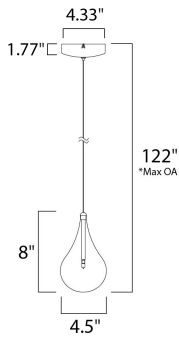

**PRODUCT DESCRIPTION**

A simple idea gracefully executed in the Larmes collection. Row upon row of Clear oversized teardrops, mounted onto an extended Polished Chrome lamp holder that supports xenon lamps, sets the stage. Individually adjustable drops for custom stagger effects allow for dramatic impact. An added benefit of each drop being aircraft cable-suspended, is the ability to adjust the overall height of the piece to fit the space. The final result is stark and stunning.

\*max overall height

**MEASUREMENTS**

DIMENSION : 4.5" L x 4.5" W x 8" H  
 MAX OAH : 122" OAH  
 HANGING WEIGHT : 1.32 lb

**LAMPING**

INPUT VOLTAGE : V  
 LUMENS : 320 Rated  
 BULB : 1 x 1.5W LED 12V G4 , 2W Total  
 BULB INCLUDED : (Included)  
 DIMMABLE : Electronic Low Voltage (ELV)  
 COLOR\_TEMP : 3000K