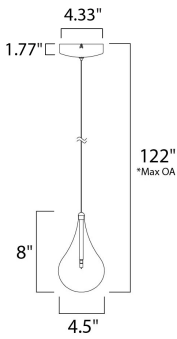

**PRODUCT DESCRIPTION**

A simple idea gracefully executed in the Larmes collection. Row upon row of Clear oversized teardrops, mounted onto an extended Polished Chrome lamp holder that supports xenon lamps, sets the stage. Individually adjustable drops for custom stagger effects allow for dramatic impact. An added benefit of each drop being aircraft cable-suspended, is the ability to adjust the overall height of the piece to fit the space. The final result is stark and stunning.

\*max overall height

**MEASUREMENTS**

DIMENSION : 4.5" L x 4.5" W x 8" H  
 MAX OAH : 122" OAH  
 HANGING WEIGHT : 1.32 lb

**LAMPING**

INPUT VOLTAGE : V  
 LUMENS : 320 Rated  
 BULB : 1 x 1.5W LED 12V G4 , 2W Total  
 BULB INCLUDED : (Included)  
 DIMMABLE : Electronic Low Voltage (ELV)  
 COLOR\_TEMP : 3000K