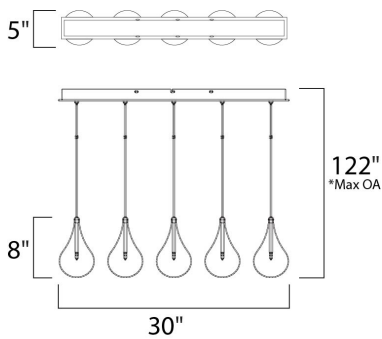

PRODUCT DESCRIPTION

A simple idea gracefully executed in the Larmes collection. Row upon row of Clear oversized teardrops, mounted onto an extended Polished Chrome lamp holder that supports xenon lamps, sets the stage. Individually adjustable drops for custom stagger effects allow for dramatic impact. An added benefit of each drop being aircraft cable-suspended, is the ability to adjust the overall height of the piece to fit the space. The final result is stark and stunning.

*max overall height

MEASUREMENTS

DIMENSION : 30" L x 5" W x 8" H
 MAX OAH : 122" OAH
 CANOPY : 5" W x 1.5" H x 30.25" L
 HANGING WEIGHT : 6.82 lb

LAMPING

INPUT VOLTAGE : V
 LUMENS : 1,600 Rated
 BULB : 5 x 1.5W LED G4 , 8W Total
 BULB INCLUDED : (Included)
 DIMMABLE : Electronic Low Voltage (ELV)
 COLOR_TEMP : 3000K