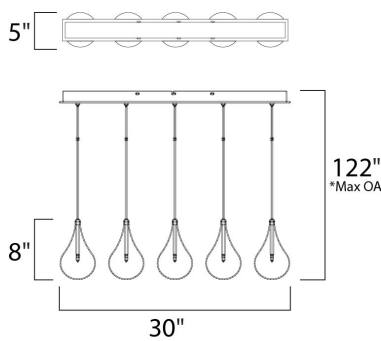

PRODUCT DESCRIPTION

A simple idea gracefully executed in the Larmes collection. Row upon row of Clear oversized teardrops, mounted onto an extended Polished Chrome lamp holder that supports xenon lamps, sets the stage. Individually adjustable drops for custom stagger effects allow for dramatic impact. An added benefit of each drop being aircraft cable-suspended, is the ability to adjust the overall height of the piece to fit the space. The final result is stark and stunning.

*max overall height

MEASUREMENTS

DIMENSION : 30" L x 5" W x 8" H
 MAX OAH : 122" OAH
 CANOPY : 5" W x 1.5" H x 30.25" L
 HANGING WEIGHT : 6.82 lb

LAMPING

INPUT VOLTAGE : V
 LUMENS : 1,600 Rated
 BULB : 5 x 1.5W LED G4 , 8W Total
 BULB INCLUDED : (Included)
 DIMMABLE : Electronic Low Voltage (ELV)
 COLOR_TEMP : 3000K