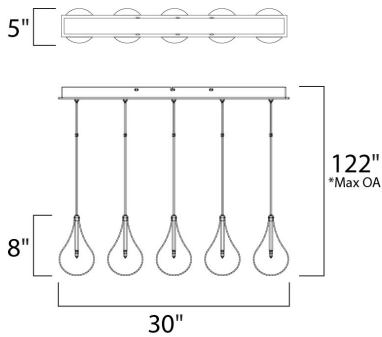

PRODUCT DESCRIPTION

A simple idea gracefully executed in the Larmes collection. Row upon row of Clear oversized teardrops, mounted onto an extended Polished Chrome lamp holder that supports xenon lamps, sets the stage. Individually adjustable drops for custom stagger effects allow for dramatic impact. An added benefit of each drop being aircraft cable-suspended, is the ability to adjust the overall height of the piece to fit the space. The final result is stark and stunning.

*max overall height

MEASUREMENTS

DIMENSION : 30" L x 5" W x 8" H
 MAX OAH : 122" OAH
 CANOPY : 5" W x 1.5" H x 30.25" L
 HANGING WEIGHT : 6.82 lb

LAMPING

INPUT VOLTAGE : V
 LUMENS : 1,600 Rated
 BULB : 5 x 1.5W LED G4 , 8W Total
 BULB INCLUDED : (Included)
 DIMMABLE : Electronic Low Voltage (ELV)
 COLOR_TEMP : 3000K