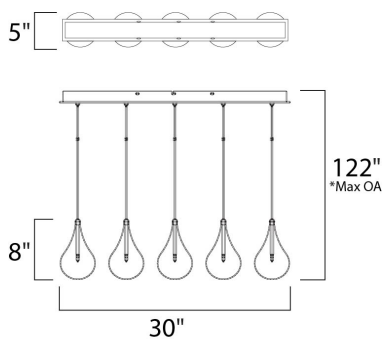

**PRODUCT DESCRIPTION**

A simple idea gracefully executed in the Larmes collection. Row upon row of Clear oversized teardrops, mounted onto an extended Polished Chrome lamp holder that supports xenon lamps, sets the stage. Individually adjustable drops for custom stagger effects allow for dramatic impact. An added benefit of each drop being aircraft cable-suspended, is the ability to adjust the overall height of the piece to fit the space. The final result is stark and stunning.

\*max overall height

**MEASUREMENTS**

DIMENSION : 30" L x 5" W x 8" H  
 MAX OAH : 122" OAH  
 CANOPY : 5" W x 1.5" H x 30.25" L  
 HANGING WEIGHT : 6.82 lb

**LAMPING**

INPUT VOLTAGE : V  
 LUMENS : 1,600 Rated  
 BULB : 5 x 1.5W LED G4 , 8W Total  
 BULB INCLUDED : (Included)  
 DIMMABLE : Electronic Low Voltage (ELV)  
 COLOR\_TEMP : 3000K