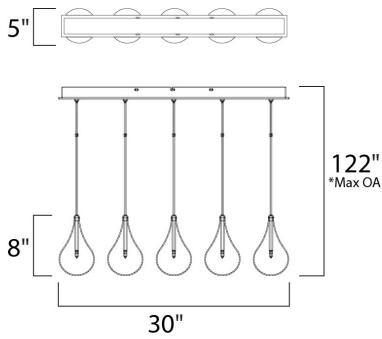

PRODUCT DESCRIPTION

A simple idea gracefully executed in the Larmes collection. Row upon row of Clear oversized teardrops, mounted onto an extended Polished Chrome lamp holder that supports xenon lamps, sets the stage. Individually adjustable drops for custom stagger effects allow for dramatic impact. An added benefit of each drop being aircraft cable-suspended, is the ability to adjust the overall height of the piece to fit the space. The final result is stark and stunning.

*max overall height

MEASUREMENTS

DIMENSION : 30" L x 5" W x 8" H
 MAX OAH : 122" OAH
 CANOPY : 5" W x 1.5" H x 30.25" L
 HANGING WEIGHT : 6.82 lb

LAMPING

INPUT VOLTAGE : V
 LUMENS : 1,600 Rated
 BULB : 5 x 1.5W LED G4 , 8W Total
 BULB INCLUDED : (Included)
 DIMMABLE : Electronic Low Voltage (ELV)
 COLOR_TEMP : 3000K