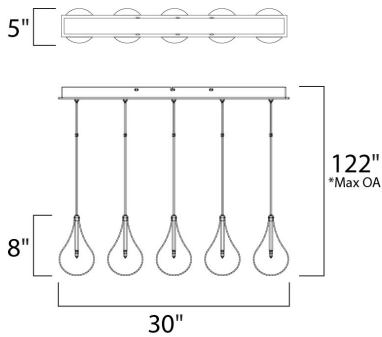

PRODUCT DESCRIPTION

A simple idea gracefully executed in the Larmes collection. Row upon row of Clear oversized teardrops, mounted onto an extended Polished Chrome lamp holder that supports xenon lamps, sets the stage. Individually adjustable drops for custom stagger effects allow for dramatic impact. An added benefit of each drop being aircraft cable-suspended, is the ability to adjust the overall height of the piece to fit the space. The final result is stark and stunning.

*max overall height

MEASUREMENTS

- DIMENSION : 30" L x 5" W x 8" H
- MAX OAH : 122" OAH
- CANOPY : 5" W x 1.5" H x 30.25" L
- HANGING WEIGHT : 6.82 lb

LAMPING

- INPUT VOLTAGE : V
- LUMENS : 1,600 Rated
- BULB : 5 x 1.5W LED G4 , 8W Total
- BULB INCLUDED : (Included)
- DIMMABLE : Electronic Low Voltage (ELV)
- COLOR_TEMP : 3000K