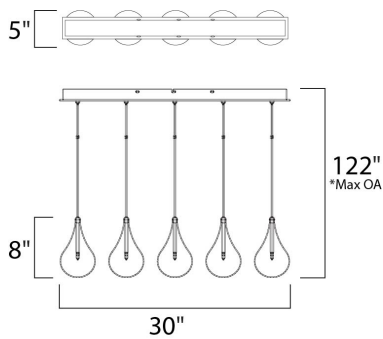

PRODUCT DESCRIPTION

A simple idea gracefully executed in the Larmes collection. Row upon row of Clear oversized teardrops, mounted onto an extended Polished Chrome lamp holder that supports xenon lamps, sets the stage. Individually adjustable drops for custom stagger effects allow for dramatic impact. An added benefit of each drop being aircraft cable-suspended, is the ability to adjust the overall height of the piece to fit the space. The final result is stark and stunning.

*max overall height

MEASUREMENTS

DIMENSION : 30" L x 5" W x 8" H
 MAX OAH : 122" OAH
 CANOPY : 5" W x 1.5" H x 30.25" L
 HANGING WEIGHT : 6.82 lb

LAMPING

INPUT VOLTAGE : V
 LUMENS : 1,600 Rated
 BULB : 5 x 1.5W LED G4 , 8W Total
 BULB INCLUDED : (Included)
 DIMMABLE : Electronic Low Voltage (ELV)
 COLOR_TEMP : 3000K