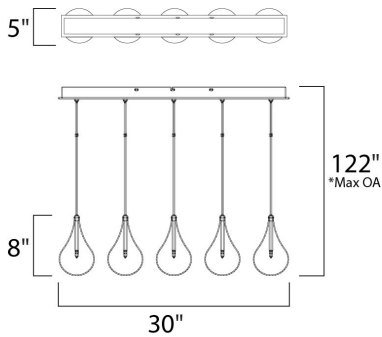

**PRODUCT DESCRIPTION**

A simple idea gracefully executed in the Larmes collection. Row upon row of Clear oversized teardrops, mounted onto an extended Polished Chrome lamp holder that supports xenon lamps, sets the stage. Individually adjustable drops for custom stagger effects allow for dramatic impact. An added benefit of each drop being aircraft cable-suspended, is the ability to adjust the overall height of the piece to fit the space. The final result is stark and stunning.

\*max overall height

**MEASUREMENTS**

DIMENSION : 30" L x 5" W x 8" H  
 MAX OAH : 122" OAH  
 CANOPY : 5" W x 1.5" H x 30.25" L  
 HANGING WEIGHT : 6.82 lb

**LAMPING**

INPUT VOLTAGE : V  
 LUMENS : 1,600 Rated  
 BULB : 5 x 1.5W LED G4 , 8W Total  
 BULB INCLUDED : (Included)  
 DIMMABLE : Electronic Low Voltage (ELV)  
 COLOR\_TEMP : 3000K