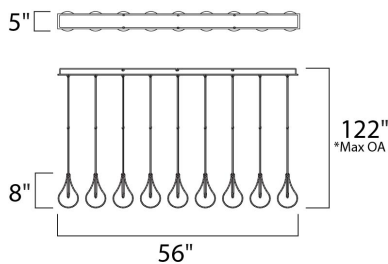

PRODUCT DESCRIPTION

A simple idea gracefully executed in the Larmes collection. Row upon row of Clear oversized teardrops, mounted onto an extended Polished Chrome lamp holder that supports xenon lamps, sets the stage. Individually adjustable drops for custom stagger effects allow for dramatic impact. An added benefit of each drop being aircraft cable-suspended, is the ability to adjust the overall height of the piece to fit the space. The final result is stark and stunning.

*max overall height

MEASUREMENTS

DIMENSION : 56" L x 5" W x 8" H
 MAX OAH : 122" OAH
 CANOPY : 5" W x 1.5" H x 56" L
 HANGING WEIGHT : 11.24 lb

LAMPING

INPUT VOLTAGE : V
 LUMENS : 2,880 Rated
 BULB : 9 x 20W Xenon 12V G4 , 180W Total
 BULB INCLUDED : (Included)
 DIMMABLE : Electronic Low Voltage (ELV)
 COLOR_TEMP : 2900K