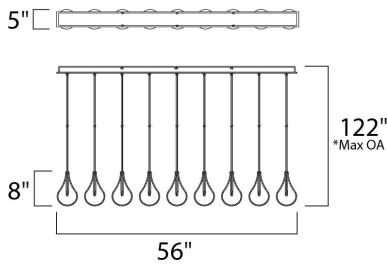

PRODUCT DESCRIPTION

A simple idea gracefully executed in the Larmes collection. Row upon row of Clear oversized teardrops, mounted onto an extended Polished Chrome lamp holder that supports xenon lamps, sets the stage. Individually adjustable drops for custom stagger effects allow for dramatic impact. An added benefit of each drop being aircraft cable-suspended, is the ability to adjust the overall height of the piece to fit the space. The final result is stark and stunning.

*max overall height

MEASUREMENTS

DIMENSION : 56" L x 5" W x 8" H
 MAX OAH : 122" OAH
 CANOPY : 5" W x 1.5" H x 56" L
 HANGING WEIGHT : 11.24 lb

LAMPING

INPUT VOLTAGE : V
 LUMENS : 2,880 Rated
 BULB : 9 x 20W Xenon 12V G4 , 180W Total
 BULB INCLUDED : (Included)
 DIMMABLE : Electronic Low Voltage (ELV)
 COLOR_TEMP : 2900K