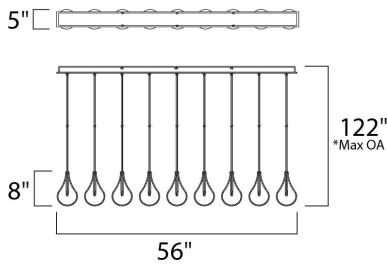

**PRODUCT DESCRIPTION**

A simple idea gracefully executed in the Larmes collection. Row upon row of Clear oversized teardrops, mounted onto an extended Polished Chrome lamp holder that supports xenon lamps, sets the stage. Individually adjustable drops for custom stagger effects allow for dramatic impact. An added benefit of each drop being aircraft cable-suspended, is the ability to adjust the overall height of the piece to fit the space. The final result is stark and stunning.

\*max overall height

**MEASUREMENTS**

DIMENSION : 56" L x 5" W x 8" H  
 MAX OAH : 122" OAH  
 CANOPY : 5" W x 1.5" H x 56" L  
 HANGING WEIGHT : 11.24 lb

**LAMPING**

INPUT VOLTAGE : V  
 LUMENS : 2,880 Rated  
 BULB : 9 x 20W Xenon 12V G4 , 180W Total  
 BULB INCLUDED : (Included)  
 DIMMABLE : Electronic Low Voltage (ELV)  
 COLOR\_TEMP : 2900K