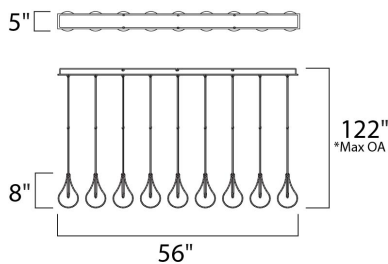

**PRODUCT DESCRIPTION**

A simple idea gracefully executed in the Larmes collection. Row upon row of Clear oversized teardrops, mounted onto an extended Polished Chrome lamp holder that supports xenon lamps, sets the stage. Individually adjustable drops for custom stagger effects allow for dramatic impact. An added benefit of each drop being aircraft cable-suspended, is the ability to adjust the overall height of the piece to fit the space. The final result is stark and stunning.

\*max overall height

**MEASUREMENTS**

DIMENSION : 56" L x 5" W x 8" H  
 MAX OAH : 122" OAH  
 CANOPY : 5" W x 1.5" H x 56" L  
 HANGING WEIGHT : 11.24 lb

**LAMPING**

INPUT VOLTAGE : V  
 LUMENS : 2,880 Rated  
 BULB : 9 x 20W Xenon 12V G4 , 180W Total  
 BULB INCLUDED : (Included)  
 DIMMABLE : Electronic Low Voltage (ELV)  
 COLOR\_TEMP : 2900K