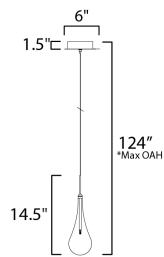

PRODUCT DESCRIPTION

The new Larmes features an extended profile Clear glass shade that screws on to a Satin Nickel mount. Long life G4 LED offers considerable light with dimming capabilities.

*max overall height

MEASUREMENTS

- DIMENSION : 4.75" L x 4.75" W x 11" H
- MAX OAH : 140.5" OAH
- CANOPY : 6" W x 1.5" H x 6" L
- HANGING WEIGHT : 1.43 lb

LAMPING

- INPUT VOLTAGE : 120V
- LUMENS : 105 Rated
- BULB : 1 x 1.5W LED 12V G4 , 2W Total
- BULB INCLUDED : (Included)
- DIMMABLE : Electronic Low Voltage (ELV)
- CRI : 80+ CRI
- COLOR_TEMP : 3000K