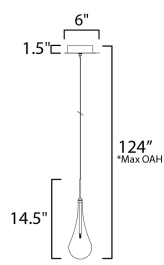

**PRODUCT DESCRIPTION**

The new Larmes features an extended profile Clear glass shade that screws on to a Satin Nickel mount. Long life G4 LED offers considerable light with dimming capabilities.

\*max overall height

**MEASUREMENTS**

- DIMENSION : 4.75" L x 4.75" W x 11" H
- MAX OAH : 140.5" OAH
- CANOPY : 6" W x 1.5" H x 6" L
- HANGING WEIGHT : 1.43 lb

**LAMPING**

- INPUT VOLTAGE : 120V
- LUMENS : 105 Rated
- BULB : 1 x 1.5W LED 12V G4 , 2W Total
- BULB INCLUDED : (Included)
- DIMMABLE : Electronic Low Voltage (ELV)
- CRI : 80+ CRI
- COLOR\_TEMP : 3000K