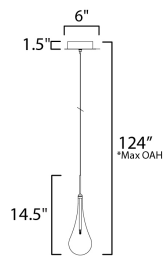

PRODUCT DESCRIPTION

The new Larmes features an extended profile Clear glass shade that screws on to a Satin Nickel mount. Long life G4 LED offers considerable light with dimming capabilities.

*max overall height

MEASUREMENTS

- DIMENSION : 4.75" L x 4.75" W x 11" H
- MAX OAH : 140.5" OAH
- CANOPY : 6" W x 1.5" H x 6" L
- HANGING WEIGHT : 1.43 lb

LAMPING

- INPUT VOLTAGE : 120V
- LUMENS : 105 Rated
- BULB : 1 x 1.5W LED 12V G4 , 2W Total
- BULB INCLUDED : (Included)
- DIMMABLE : Electronic Low Voltage (ELV)
- CRI : 80+ CRI
- COLOR_TEMP : 3000K