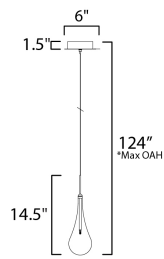

**PRODUCT DESCRIPTION**

The new Larmes features an extended profile Clear glass shade that screws on to a Satin Nickel mount. Long life G4 LED offers considerable light with dimming capabilities.

\*max overall height

**MEASUREMENTS**

- DIMENSION : 4.75" L x 4.75" W x 11" H
- MAX OAH : 140.5" OAH
- CANOPY : 6" W x 1.5" H x 6" L
- HANGING WEIGHT : 1.43 lb

**LAMPING**

- INPUT VOLTAGE : 120V
- LUMENS : 105 Rated
- BULB : 1 x 1.5W LED 12V G4 , 2W Total
- BULB INCLUDED : (Included)
- DIMMABLE : Electronic Low Voltage (ELV)
- CRI : 80+ CRI
- COLOR\_TEMP : 3000K