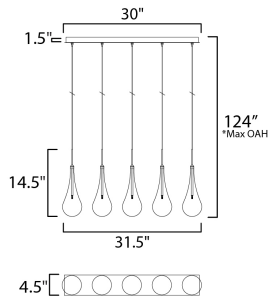

**PRODUCT DESCRIPTION**

The new Larmes features an extended profile Clear glass shade that screws on to a Satin Nickel mount. Long life G4 LED offers considerable light with dimming capabilities.

\*max overall height

**MEASUREMENTS**

- DIMENSION : 31.5" L x 4.5" W x 16.5" H
- MAX OAH : 140.5" OAH
- CANOPY : 4.5" W x 1.5" H x 30" L
- HANGING WEIGHT : 8.88 lb

**LAMPING**

- INPUT VOLTAGE : 120V
- LUMENS : 480 Rated
- BULB : 5 x 1.50W LED 12V G4 , 8W Total
- BULB INCLUDED : (Included)
- DIMMABLE : Electronic Low Voltage (ELV)
- CRI : 80+ CRI
- COLOR\_TEMP : 3000K