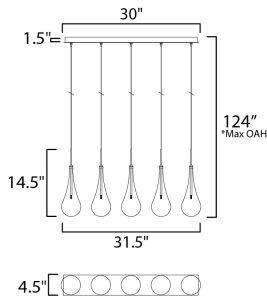

PRODUCT DESCRIPTION

The new Larmes features an extended profile Clear glass shade that screws on to a Satin Nickel mount. Long life G4 LED offers considerable light with dimming capabilities.

*max overall height

MEASUREMENTS

- DIMENSION : 31.5" L x 4.5" W x 16.5" H
- MAX OAH : 140.5" OAH
- CANOPY : 4.5" W x 1.5" H x 30" L
- HANGING WEIGHT : 8.88 lb

LAMPING

- INPUT VOLTAGE : 120V
- LUMENS : 480 Rated
- BULB : 5 x 1.50W LED 12V G4 , 8W Total
- BULB INCLUDED : (Included)
- DIMMABLE : Electronic Low Voltage (ELV)
- CRI : 80+ CRI
- COLOR_TEMP : 3000K