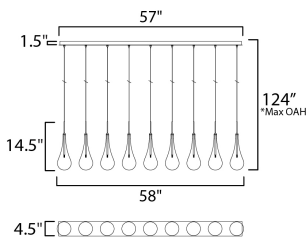

PRODUCT DESCRIPTION

The new Larmes features an extended profile Clear glass shade that screws on to a Satin Nickel mount. Long life G4 LED offers considerable light with dimming capabilities.

MEASUREMENTS

DIMENSION : 58" L x 4.5" W x 16.5" H
 MAX OAH : 140.5" OAH
 CANOPY : 4.5" W x 1.5" H x 57" L
 HANGING WEIGHT : 14.08 lb

LAMPING

INPUT VOLTAGE : 120V
 LUMENS : 864 Rated
 BULB : 9 x 1.50W LED 12V G4 , 14W Total
 BULB INCLUDED : (Included)
 DIMMABLE : Electronic Low Voltage (ELV)
 CRI : 80+ CRI
 COLOR_TEMP : 3000K