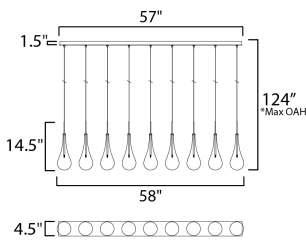

PRODUCT DESCRIPTION

The new Larmes features an extended profile Clear glass shade that screws on to a Satin Nickel mount. Long life G4 LED offers considerable light with dimming capabilities.

MEASUREMENTS

- DIMENSION : 58" L x 4.5" W x 16.5" H
- MAX OAH : 140.5" OAH
- CANOPY : 4.5" W x 1.5" H x 57" L
- HANGING WEIGHT : 14.08 lb

LAMPING

- INPUT VOLTAGE : 120V
- LUMENS : 864 Rated
- BULB : 9 x 1.50W LED 12V G4 , 14W Total
- BULB INCLUDED : (Included)
- DIMMABLE : Electronic Low Voltage (ELV)
- CRI : 80+ CRI
- COLOR_TEMP : 3000K