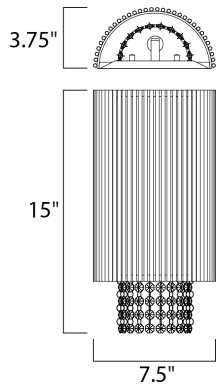

**MEASUREMENTS**

DIMENSION : 7.5" W x 15" H x 3.75" Ext  
 MAX OAH : 6.5" W x 11.5" H  
 CANOPY : 6.69" W x 0.47" H x 11.41" L  
 HANGING WEIGHT : 3.08 lb

**LAMPING**

INPUT VOLTAGE : 120V  
 LUMENS : 1,600 Rated  
 BULB : 2 x 40W Xenon G9 , 80W Total  
 BULB INCLUDED : (Included)  
 DIMMABLE : Yes  
 COLOR\_TEMP : 2900K