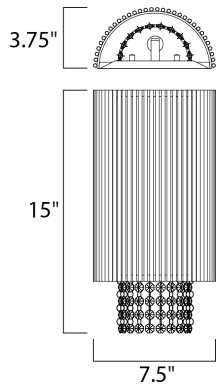

PRODUCT DESCRIPTION

The Spiral Collection features curled metal tubing that shines like diamonds radiating in the sun. Strands of high quality K9 crystal beads add to the opulence of the fixture offering a distinct sparkle visible whether off or on.

MEASUREMENTS

DIMENSION : 7.5" W x 15" H x 3.75" Ext
 MAX OAH : 6.5" W x 11.5" H
 CANOPY : 6.69" W x 0.47" H x 11.41" L
 HANGING WEIGHT : 3.08 lb

LAMPING

INPUT VOLTAGE : 120V
 LUMENS : 1,600 Rated
 BULB : 2 x 40W Xenon G9 , 80W Total
 BULB INCLUDED : (Included)
 DIMMABLE : Yes
 COLOR_TEMP : 2900K