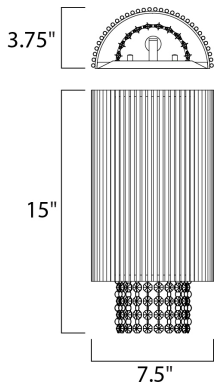

PRODUCT DESCRIPTION

The Spiral Collection features curled metal tubing that shines like diamonds radiating in the sun. Strands of high quality K9 crystal beads add to the opulence of the fixture offering a distinct sparkle visible whether off or on.

MEASUREMENTS

DIMENSION : 7.5" W x 15" H x 3.75" Ext
 MAX OAH : 6.5" W x 11.5" H
 CANOPY : 6.69" W x 0.47" H x 11.41" L
 HANGING WEIGHT : 3.08 lb

LAMPING

INPUT VOLTAGE : 120V
 LUMENS : 1,600 Rated
 BULB : 2 x 40W Xenon G9 , 80W Total
 BULB INCLUDED : (Included)
 DIMMABLE : Yes
 COLOR_TEMP : 2900K