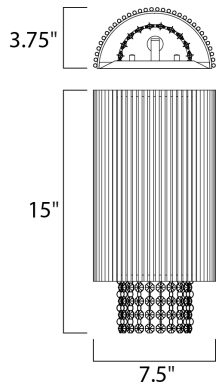

MEASUREMENTS

DIMENSION : 7.5" W x 15" H x 3.75" Ext
 MAX OAH : 6.5" W x 11.5" H
 CANOPY : 6.69" W x 0.47" H x 11.41" L
 HANGING WEIGHT : 3.08 lb

LAMPING

INPUT VOLTAGE : 120V
 LUMENS : 1,600 Rated
 BULB : 2 x 40W Xenon G9 , 80W Total
 BULB INCLUDED : (Included)
 DIMMABLE : Yes
 COLOR_TEMP : 2900K