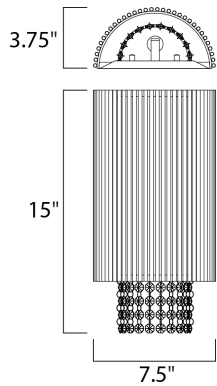

**MEASUREMENTS**

DIMENSION : 7.5" W x 15" H x 3.75" Ext  
 MAX OAH : 6.5" W x 11.5" H  
 CANOPY : 6.69" W x 0.47" H x 11.41" L  
 HANGING WEIGHT : 3.08 lb

**LAMPING**

INPUT VOLTAGE : 120V  
 LUMENS : 1,600 Rated  
 BULB : 2 x 40W Xenon G9 , 80W Total  
 BULB INCLUDED : (Included)  
 DIMMABLE : Yes  
 COLOR\_TEMP : 2900K