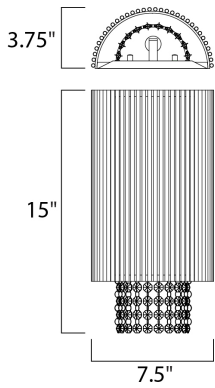

PRODUCT DESCRIPTION

The Spiral Collection features curled metal tubing that shines like diamonds radiating in the sun. Strands of high quality K9 crystal beads add to the opulence of the fixture offering a distinct sparkle visible whether off or on.

MEASUREMENTS

DIMENSION : 7.5" W x 15" H x 3.75" Ext
 MAX OAH : 6.5" W x 11.5" H
 CANOPY : 6.69" W x 0.47" H x 11.41" L
 HANGING WEIGHT : 3.08 lb

LAMPING

INPUT VOLTAGE : 120V
 LUMENS : 1,600 Rated
 BULB : 2 x 40W Xenon G9 , 80W Total
 BULB INCLUDED : (Included)
 DIMMABLE : Yes
 COLOR_TEMP : 2900K