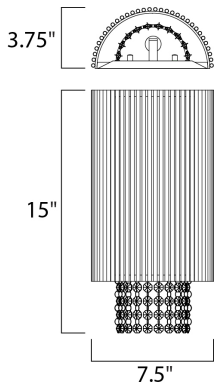

MEASUREMENTS

DIMENSION : 7.5" W x 15" H x 3.75" Ext
 MAX OAH : 6.5" W x 11.5" H
 CANOPY : 6.69" W x 0.47" H x 11.41" L
 HANGING WEIGHT : 3.08 lb

LAMPING

INPUT VOLTAGE : 120V
 LUMENS : 1,600 Rated
 BULB : 2 x 40W Xenon G9 , 80W Total
 BULB INCLUDED : (Included)
 DIMMABLE : Yes
 COLOR_TEMP : 2900K