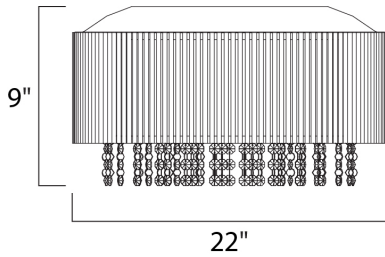

MEASUREMENTS

DIMENSION : 22" W x 9" H
 CANOPY : 22.25" W x 0.98" H x 22.25" L
 HANGING WEIGHT : 16.09 lb

LAMPING

INPUT VOLTAGE : 120V
 LUMENS : 5,000 Rated
 BULB : 1 x 3W LED G9 , 30W Total
 BULB INCLUDED : (Included)
 DIMMABLE : Yes
 COLOR_TEMP : 3000K