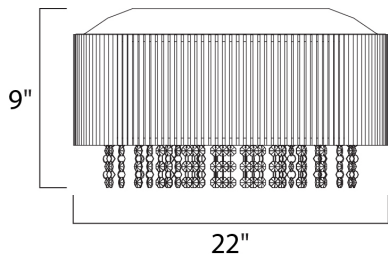

PRODUCT DESCRIPTION

The Spiral Collection features curled metal tubing that shines like diamonds radiating in the sun. Strands of high quality K9 crystal beads add to the opulence of the fixture offering a distinct sparkle visible whether off or on.

MEASUREMENTS

DIMENSION : 22" W x 9" H
 CANOPY : 22.25" W x 0.98" H x 22.25" L
 HANGING WEIGHT : 16.09 lb

LAMPING

INPUT VOLTAGE : 120V
 LUMENS : 5,000 Rated
 BULB : 1 x 3W LED G9 , 30W Total
 BULB INCLUDED : (Included)
 DIMMABLE : Yes
 COLOR_TEMP : 3000K

FINISHES OPTION

 Polished Chrome (PC)

MATERIAL

Steel

RATINGS

cETLus
 Dry Location

ADDITIONAL

RATED LIFE 2000 Hours
 OPERATING TEMPERATURE:
 -20°C (-4°F), 40°C (104°F)