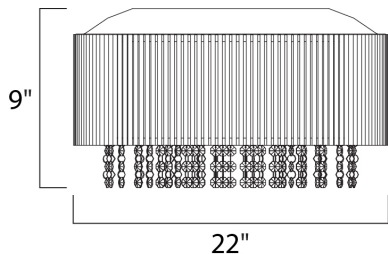

**PRODUCT DESCRIPTION**

The Spiral Collection features curled metal tubing that shines like diamonds radiating in the sun. Strands of high quality K9 crystal beads add to the opulence of the fixture offering a distinct sparkle visible whether off or on.

**MEASUREMENTS**

DIMENSION : 22" W x 9" H  
 CANOPY : 22.25" W x 0.98" H x 22.25" L  
 HANGING WEIGHT : 16.09 lb

**LAMPING**

INPUT VOLTAGE : 120V  
 LUMENS : 5,000 Rated  
 BULB : 1 x 3W LED G9 , 30W Total  
 BULB INCLUDED : (Included)  
 DIMMABLE : Yes  
 COLOR\_TEMP : 3000K