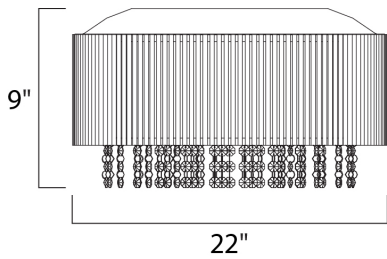

MEASUREMENTS

- DIMENSION : 22" W x 9" H
- CANOPY : 22.25" W x 0.98" H x 22.25" L
- HANGING WEIGHT : 16.09 lb

LAMPING

- INPUT VOLTAGE : 120V
- LUMENS : 5,000 Rated
- BULB : 1 x 3W LED G9 , 30W Total
- BULB INCLUDED : (Included)
- DIMMABLE : Yes
- COLOR_TEMP : 3000K