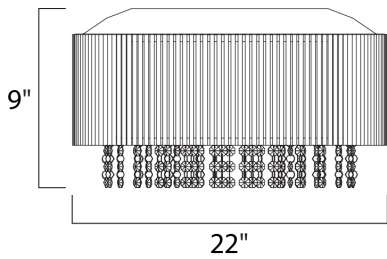

MEASUREMENTS

DIMENSION : 22" W x 9" H
 CANOPY : 22.25" W x 0.98" H x 22.25" L
 HANGING WEIGHT : 16.09 lb

LAMPING

INPUT VOLTAGE : 120V
 LUMENS : 5,000 Rated
 BULB : 1 x 3W LED G9 , 30W Total
 BULB INCLUDED : (Included)
 DIMMABLE : Yes
 COLOR_TEMP : 3000K