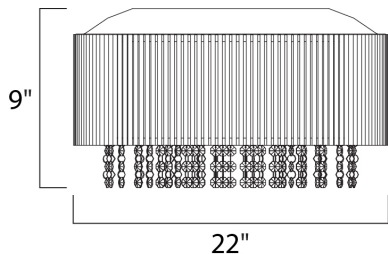

**PRODUCT DESCRIPTION**

The Spiral Collection features curled metal tubing that shines like diamonds radiating in the sun. Strands of high quality K9 crystal beads add to the opulence of the fixture offering a distinct sparkle visible whether off or on.

**MEASUREMENTS**

- DIMENSION : 22" W x 9" H
- CANOPY : 22.25" W x 0.98" H x 22.25" L
- HANGING WEIGHT : 16.09 lb

**LAMPING**

- INPUT VOLTAGE : 120V
- LUMENS : 5,000 Rated
- BULB : 1 x 3W LED G9 , 30W Total
- BULB INCLUDED : (Included)
- DIMMABLE : Yes
- COLOR\_TEMP : 3000K