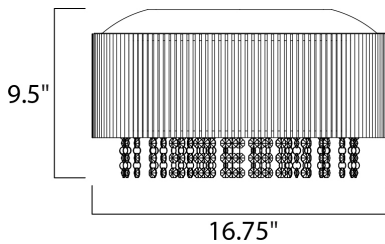

MEASUREMENTS

- DIMENSION : 16.75" W x 9.5" H
- CANOPY : 16.53" W x 1.37" H x 16.35" L
- HANGING WEIGHT : 9.92 lb

LAMPING

- INPUT VOLTAGE : 120V
- LUMENS : 3,430 Rated
- BULB : 7 x 4W LED G9 , 28W Total
- BULB INCLUDED : (Included)
- DIMMABLE : Yes
- COLOR_TEMP : 3000K