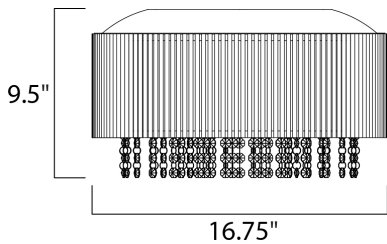

MEASUREMENTS

DIMENSION : 16.75" W x 9.5" H
 CANOPY : 16.53" W x 1.37" H x 16.35" L
 HANGING WEIGHT : 9.92 lb

LAMPING

INPUT VOLTAGE : 120V
 LUMENS : 3,430 Rated
 BULB : 7 x 4W LED G9 , 28W Total
 BULB INCLUDED : (Included)
 DIMMABLE : Yes
 COLOR_TEMP : 3000K

FINISHES OPTION

 Polished Chrome (PC)

MATERIAL

Steel

RATINGS

cETLus
 Dry Location

ADDITIONAL

RATED LIFE 2000 Hours
 OPERATING TEMPERATURE:
 -20°C (-4°F), 40°C (104°F)