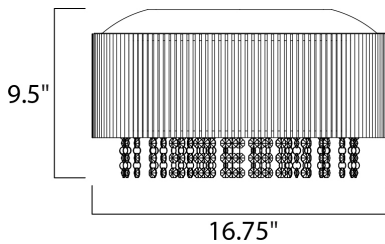

**MEASUREMENTS**

- DIMENSION : 16.75" W x 9.5" H
- CANOPY : 16.53" W x 1.37" H x 16.35" L
- HANGING WEIGHT : 9.92 lb

**LAMPING**

- INPUT VOLTAGE : 120V
- LUMENS : 3,430 Rated
- BULB : 7 x 4W LED G9 , 28W Total
- BULB INCLUDED : (Included)
- DIMMABLE : Yes
- COLOR\_TEMP : 3000K