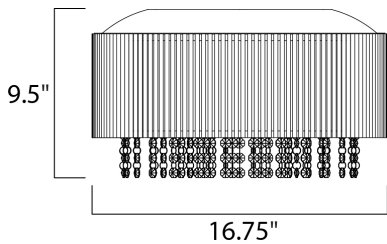

**MEASUREMENTS**

DIMENSION : 16.75" W x 9.5" H  
 CANOPY : 16.53" W x 1.37" H x 16.35" L  
 HANGING WEIGHT : 9.92 lb

**LAMPING**

INPUT VOLTAGE : 120V  
 LUMENS : 3,430 Rated  
 BULB : 7 x 4W LED G9 , 28W Total  
 BULB INCLUDED : (Included)  
 DIMMABLE : Yes  
 COLOR\_TEMP : 3000K