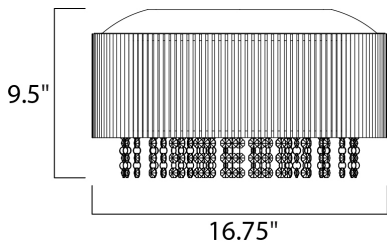

**MEASUREMENTS**

- DIMENSION : 16.75" W x 9.5" H
- CANOPY : 16.53" W x 1.37" H x 16.35" L
- HANGING WEIGHT : 9.92 lb

**LAMPING**

- INPUT VOLTAGE : 120V
- LUMENS : 3,430 Rated
- BULB : 7 x 4W LED G9 , 28W Total
- BULB INCLUDED : (Included)
- DIMMABLE : Yes
- COLOR\_TEMP : 3000K