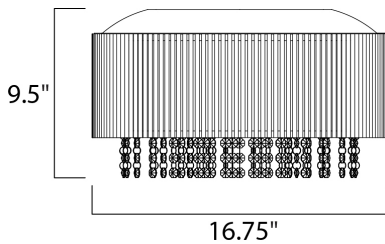

MEASUREMENTS

DIMENSION : 16.75" W x 9.5" H
 CANOPY : 16.53" W x 1.37" H x 16.35" L
 HANGING WEIGHT : 9.92 lb

LAMPING

INPUT VOLTAGE : 120V
 LUMENS : 3,430 Rated
 BULB : 7 x 4W LED G9 , 28W Total
 BULB INCLUDED : (Included)
 DIMMABLE : Yes
 COLOR_TEMP : 3000K

FINISHES OPTION

 Polished Chrome (PC)

MATERIAL

Steel

RATINGS

cETLus
 Dry Location

ADDITIONAL

RATED LIFE 2000 Hours
 OPERATING TEMPERATURE:
 -20°C (-4°F), 40°C (104°F)