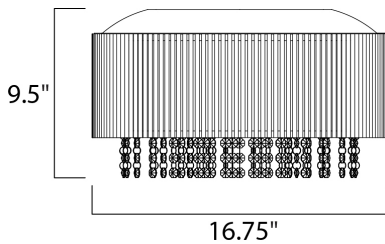

**MEASUREMENTS**

DIMENSION : 16.75" W x 9.5" H  
 CANOPY : 16.53" W x 1.37" H x 16.35" L  
 HANGING WEIGHT : 9.92 lb

**LAMPING**

INPUT VOLTAGE : 120V  
 LUMENS : 3,430 Rated  
 BULB : 7 x 4W LED G9 , 28W Total  
 BULB INCLUDED : (Included)  
 DIMMABLE : Yes  
 COLOR\_TEMP : 3000K