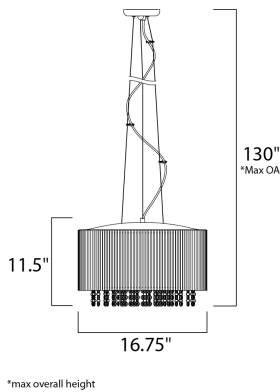

**PRODUCT DESCRIPTION**

The Spiral Collection features curled metal tubing that shines like diamonds radiating in the sun. Strands of high quality K9 crystal beads add to the opulence of the fixture offering a distinct sparkle visible whether off or on.

**MEASUREMENTS**

- DIMENSION : 16.75" W x 11.5" H
- MAX OAH : 130" OAH
- CANOPY : 4.72" W x 0.86" H x 4.72" L
- HANGING WEIGHT : 11.24 lb

**LAMPING**

- INPUT VOLTAGE : 120V
- LUMENS : 3,500 Rated
- BULB : 7 x 40W Xenon G9 , 280W Total
- BULB INCLUDED : (Included)
- DIMMABLE : Yes
- COLOR\_TEMP : 2900K