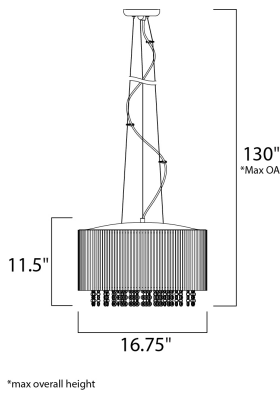

MEASUREMENTS

- DIMENSION : 16.75" W x 11.5" H
- MAX OAH : 130" OAH
- CANOPY : 4.72" W x 0.86" H x 4.72" L
- HANGING WEIGHT : 11.24 lb

LAMPING

- INPUT VOLTAGE : 120V
- LUMENS : 3,500 Rated
- BULB : 7 x 40W Xenon G9 , 280W Total
- BULB INCLUDED : (Included)
- DIMMABLE : Yes
- COLOR_TEMP : 2900K