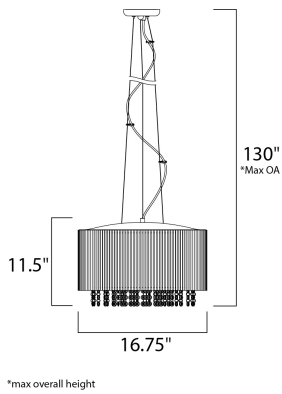

**MEASUREMENTS**

- DIMENSION : 16.75" W x 11.5" H
- MAX OAH : 130" OAH
- CANOPY : 4.72" W x 0.86" H x 4.72" L
- HANGING WEIGHT : 11.24 lb

**LAMPING**

- INPUT VOLTAGE : 120V
- LUMENS : 3,500 Rated
- BULB : 7 x 40W Xenon G9 , 280W Total
- BULB INCLUDED : (Included)
- DIMMABLE : Yes
- COLOR\_TEMP : 2900K