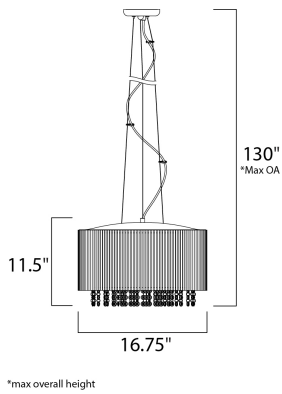

PRODUCT DESCRIPTION

The Spiral Collection features curled metal tubing that shines like diamonds radiating in the sun. Strands of high quality K9 crystal beads add to the opulence of the fixture offering a distinct sparkle visible whether off or on.

MEASUREMENTS

- DIMENSION : 16.75" W x 11.5" H
- MAX OAH : 130" OAH
- CANOPY : 4.72" W x 0.86" H x 4.72" L
- HANGING WEIGHT : 11.24 lb

LAMPING

- INPUT VOLTAGE : 120V
- LUMENS : 3,500 Rated
- BULB : 7 x 40W Xenon G9 , 280W Total
- BULB INCLUDED : (Included)
- DIMMABLE : Yes
- COLOR_TEMP : 2900K