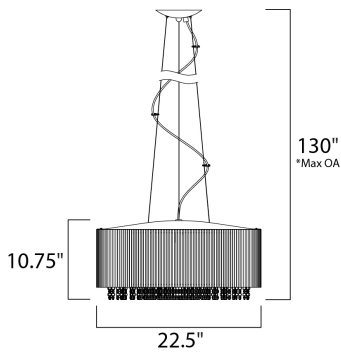

PRODUCT DESCRIPTION

The Spiral Collection features curled metal tubing that shines like diamonds radiating in the sun. Strands of high quality K9 crystal beads add to the opulence of the fixture offering a distinct sparkle visible whether off or on.

*max overall height

MEASUREMENTS

- DIMENSION : 22.5" W x 10.75" H
- MAX OAH : 130" OAH
- CANOPY : 7.08" W x 1.37" H x 7.08" L
- HANGING WEIGHT : 18.08 lb

LAMPING

- INPUT VOLTAGE : 120V
- LUMENS : 5,000 Rated
- BULB : 1 x 40W Xenon G9 , 400W Total
- BULB INCLUDED : (Included)
- DIMMABLE : Yes
- COLOR_TEMP : 2900K

FINISHES OPTION

-  Polished Chrome (PC)

MATERIAL

Steel

RATINGS

cETLus
Dry Location

ADDITIONAL

RATED LIFE 2000 Hours
OPERATING TEMPERATURE:
-20°C (-4°F), 40°C (104°F)